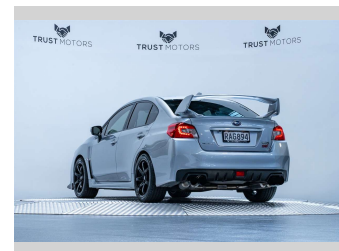

2015 Subaru WRX STI Premium 2.5L Manual

Purchase Price **\$44,990**
Includes GST, Registration & Licensing

Finance may be available on this vehicle. Ask one of our friendly staff for more information.

Gain peace of mind with Mechanical Breakdown Insurance. **Ask us how.**

Top features
None Listed

Body Style
4 door, Sedan

Odometer
52,500 km

Engine
2457 cc, Internal Combustion

Fuel Type
Petrol

Transmission
Manual, 4WD

Wheels
-

VIN
JF1VAFKH3FG007715

Interior
Black

Safety
-

Reg No.
RAG894

Ext Colour
Ice Silver

History
NZ New, 9 owners

Seats
5 seats, Leather

CO2 Emissions
-

Energy Economy
-