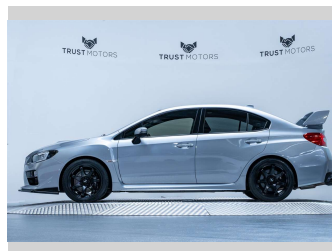

2015 Subaru WRX STI Premium 2.5L Manual

Purchase Price **\$44,990**
Includes GST, Registration & Licensing

Finance may be available on this vehicle. Ask one of our friendly staff for more information.

Gain peace of mind with Mechanical Breakdown Insurance. **Ask us how.**

Top features
None Listed

Body Style
4 door, Sedan

Odometer
52,500 km

Engine
2457 cc, Internal Combustion

Fuel Type
Petrol

Transmission
Manual, 4WD

Wheels
-

VIN
JF1VAFKH3FG007715

Interior
Black

Safety
-

Reg No.
RAG894

Ext Colour
Ice Silver

History
NZ New, 9 owners

Seats
5 seats, Leather

CO2 Emissions
-

Energy Economy
-