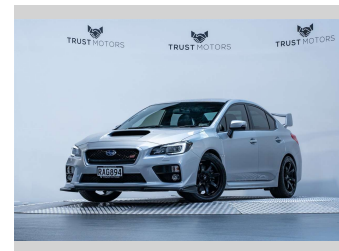

2015 Subaru WRX STI Premium 2.5L Manual

Purchase Price **\$44,990**
Includes GST, Registration & Licensing

Finance may be available on this vehicle. Ask one of our friendly staff for more information.

Gain peace of mind with Mechanical Breakdown Insurance. **Ask us how.**

Top features
None Listed

Body Style
4 door, Sedan

Odometer
52,500 km

Engine
2457 cc, Internal Combustion

Fuel Type
Petrol

Transmission
Manual, 4WD

Wheels
-

VIN
JF1VAFKH3FG007715

Interior
Black

Safety
-

Reg No.
RAG894

Ext Colour
Ice Silver

History
NZ New, 9 owners

Seats
5 seats, Leather

CO2 Emissions
-

Energy Economy
-