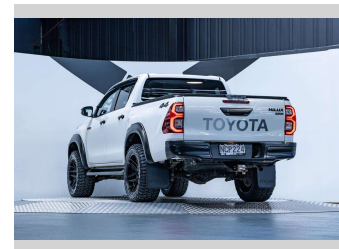

# 2020 Toyota Hilux SR5 2.8L 4WD

**Purchase Price** **\$53,990**  
Includes GST, Registration & Licensing

Finance may be available on this vehicle. Ask one of our friendly staff for more information.

Gain peace of mind with Mechanical Breakdown Insurance. **Ask us how.**

an ASSURANT company

**Top features**

None Listed

Body Style  
**4 door, Ute**

Odometer  
**89,500 km**

Engine  
**2755 cc, Internal Combustion**

Fuel Type  
**Diesel**

Transmission  
**Automatic, 4WD**

Wheels  
-

VIN  
**MR0BA3CD500026861**

Interior  
**Black**

Safety  
-

Reg No.  
**NZ NCP224**

Ext Colour  
**Glacier White**

History  
**NZ New, 2 owners**

Seats  
**5 seats, Fabric**