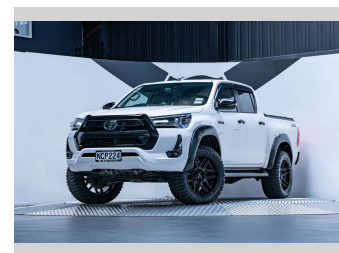

# 2020 Toyota Hilux SR5 2.8L 4WD

**Purchase Price** **\$53,990**  
Includes GST, Registration & Licensing

Finance may be available on this vehicle. Ask one of our friendly staff for more information.

Gain peace of mind with Mechanical Breakdown Insurance. **Ask us how.**

an ASSURANT company

**Top features**

None Listed

Body Style  
**4 door, Ute**

Odometer  
**89,500 km**

Engine  
**2755 cc, Internal Combustion**

Fuel Type  
**Diesel**

Transmission  
**Automatic, 4WD**

Wheels  
-

VIN  
**MR0BA3CD500026861**

Interior  
**Black**

Safety  
-

Reg No.  
**NZ NCP224**

Ext Colour  
**Glacier White**

History  
**NZ New, 2 owners**

Seats  
**5 seats, Fabric**