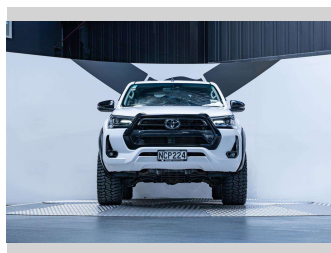

2020 Toyota Hilux SR5 2.8L 4WD

Purchase Price **$53,990**
Includes GST, Registration & Licensing

Finance may be available on this vehicle. Ask one of our friendly staff for more information.

Gain peace of mind with Mechanical Breakdown Insurance. **Ask us how.**

an ASSURANT company

Top features

None Listed

Body Style
4 door, Ute

Odometer
89,500 km

Engine
2755 cc, Internal Combustion

Fuel Type
Diesel

Transmission
Automatic, 4WD

Wheels
-

VIN
MR0BA3CD500026861

Interior
Black

Safety
-

Reg No.
NZ NCP224

Ext Colour
Glacier White

History
NZ New, 2 owners

Seats
5 seats, Fabric

CO2 Emissions
-

Energy Economy
-

Stock ID: 5748

Trust Motors Ltd | Phone 09 887 8668 | Email george@trustmotors.co.nz
10 Norman Spencer Drive, Papatoetoe, Auckland 2104, New Zealand
www.trustmotors.co.nz

4.92 | 1356 reviews