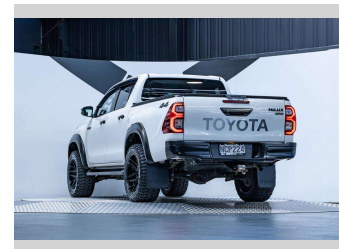

2020 Toyota Hilux SR5 2.8L 4WD

Purchase Price **\$53,990**
Includes GST, Registration & Licensing

Finance may be available on this vehicle. Ask one of our friendly staff for more information.

Gain peace of mind with Mechanical Breakdown Insurance. **Ask us how.**

an ASSURANT company

Top features
None Listed

Body Style
4 door, Ute

Odometer
89,500 km

Engine
2755 cc, Internal Combustion

Fuel Type
Diesel

Transmission
Automatic, 4WD

Wheels
-

VIN
MR0BA3CD500026861

Interior
Black

Safety
-

Reg No.
NZ NCP224

Ext Colour
Glacier White

History
NZ New, 2 owners

Seats
5 seats, Fabric

CO2 Emissions
-