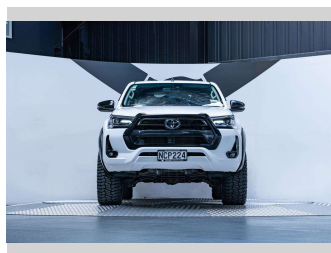

2020 Toyota Hilux SR5 2.8L 4WD

Purchase Price **$53,990**
Includes GST, Registration & Licensing

Finance may be available on this vehicle. Ask one of our friendly staff for more information.

Gain peace of mind with Mechanical Breakdown Insurance. **Ask us how.**

an ASSURANT company

Top features
None Listed

Body Style
4 door, Ute

Odometer
89,500 km

Engine
2755 cc, Internal Combustion

Fuel Type
Diesel

Transmission
Automatic, 4WD

Wheels
-

VIN
MR0BA3CD500026861

Interior
Black

Safety
-

Reg No.
NZ NCP224

Ext Colour
Glacier White

History
NZ New, 2 owners

Seats
5 seats, Fabric

CO2 Emissions
-

Energy Economy
-

Stock ID: 5748

Trust Motors Ltd | Phone 09 887 8668 | Email george@trustmotors.co.nz
10 Norman Spencer Drive, Papatoetoe, Auckland 2104, New Zealand
www.trustmotors.co.nz