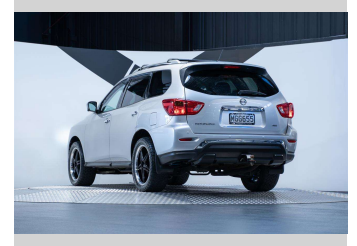

2019 Nissan Pathfinder ST-L 3.5L V6 4WD

Purchase Price

\$29,990

Includes GST, Registration & Licensing

Finance may be available on this vehicle. Ask one of our friendly staff for more information.

Gain peace of mind with Mechanical Breakdown Insurance. **Ask us how.**

an ASSURANT company

Top features

None Listed

Body Style

5 door, SUV / 4x4

Odometer

108,000 km

Engine