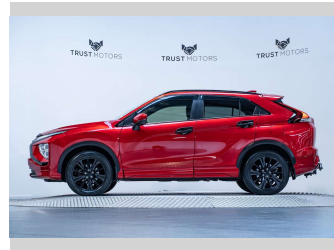

2022 Mitsubishi Eclipse Cross VRX 1.5L Turbo

Purchase Price **\$29,990**
Includes GST, Registration & Licensing

Finance may be available on this vehicle. Ask one of our friendly staff for more information.

Gain peace of mind with Mechanical Breakdown Insurance. **Ask us how.**

Top features
None Listed

Body Style
4 door, SUV / 4x4

Odometer
44,300 km

Engine
1499 cc, Internal Combustion

Fuel Type
Petrol

Transmission
Automatic