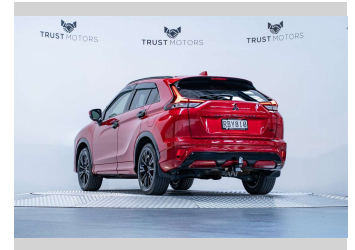

2022 Mitsubishi Eclipse Cross VRX 1.5L Turbo

Purchase Price **\$29,990**
Includes GST, Registration & Licensing

Finance may be available on this vehicle. Ask one of our friendly staff for more information.

Gain peace of mind with Mechanical Breakdown Insurance. **Ask us how.**

Top features
None Listed

Body Style
4 door, SUV / 4x4

Odometer
44,300 km

Engine
1499 cc, Internal Combustion

Fuel Type
Petrol

Transmission
Automatic