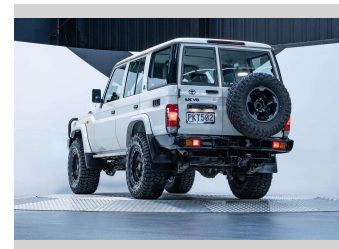

2022 Toyota Landcruiser LX 4.5L V8 Manual

Purchase Price

$99,990

Includes GST, Registration & Licensing

Finance may be available on this vehicle. Ask one of our friendly staff for more information.

Gain peace of mind with Mechanical Breakdown Insurance. **Ask us how.**

Top features

None Listed

Body Style

5 door, Ute

Odometer

53,200 km

Engine

4461 cc, Internal Combustion

Fuel Type

Diesel

Transmission

Manual, 4WD

Wheels

-

VIN

JTEEV73J00F006409

Interior

Black

Safety

-

Reg No.

PKT502

Ext Colour

French Vanilla

History

NZ New, 1 owner

Seats

5 seats, Fabric

CO2 Emissions

-

Energy Economy

-

Stock ID: 5458

Trust Motors Ltd | Phone 09 887 8668 | Email george@trustmotors.co.nz
10 Norman Spencer Drive, Papatoetoe, Auckland 2104, New Zealand
www.trustmotors.co.nz

4.91 | 1287 reviews