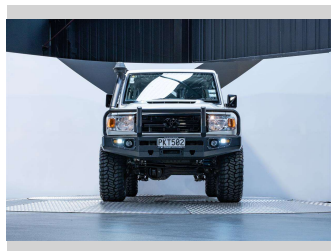

# 2022 Toyota Landcruiser LX 4.5L V8 Manual

Purchase Price

**\$99,990**

Includes GST, Registration & Licensing

Finance may be available on this vehicle. Ask one of our friendly staff for more information.