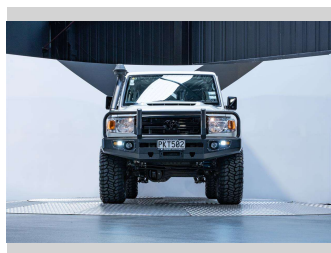

# 2022 Toyota Landcruiser LX 4.5L V8 Manual

Purchase Price

**\$99,990**

Includes GST, Registration & Licensing

Finance may be available on this vehicle. Ask one of our friendly staff for more information.