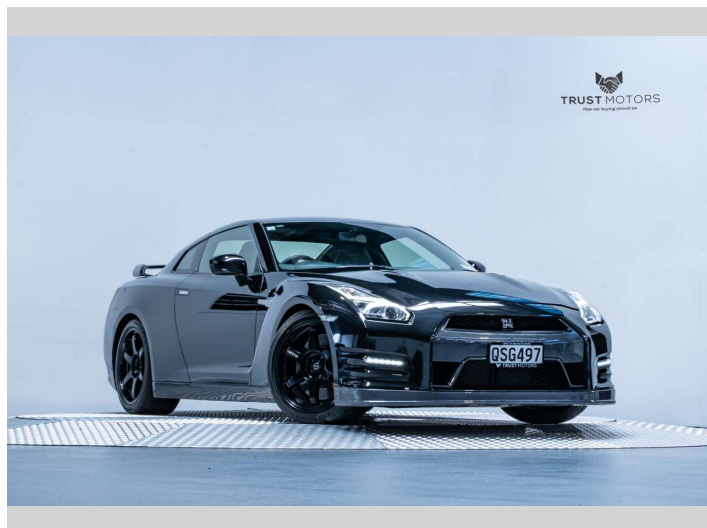

2015 Nissan GTR Track Edition 3.8L V6 Twin Turbo

Purchase Price **\$139,990**
Includes GST, Registration & Licensing

Finance may be available on this vehicle. Ask one of our friendly staff for more information.

Gain peace of mind with Mechanical Breakdown Insurance. **Ask us how.**

Top features
None Listed

Body Style
2 door, Coupe

Odometer
22,900 km

Engine
3799 cc, Internal Combustion

Fuel Type
Petrol

Transmission
Automatic, 4WD

Wheels
-

VIN
7AT0DH8EX24070174

Interior
Black

Safety
-

Reg No.
QSG497

Ext Colour
Jet Black

History
Ex-Overseas, 1 owner

Seats
4 seats, Leather