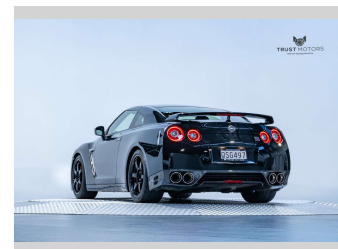

2015 Nissan GTR Track Edition 3.8L V6 Twin Turbo

Purchase Price **\$139,990**
Includes GST, Registration & Licensing

Finance may be available on this vehicle. Ask one of our friendly staff for more information.

Gain peace of mind with Mechanical Breakdown Insurance. **Ask us how.**

Top features
None Listed

Body Style
2 door, Coupe

Odometer
22,900 km

Engine
3799 cc, Internal Combustion

Fuel Type
Petrol

Transmission
Automatic, 4WD