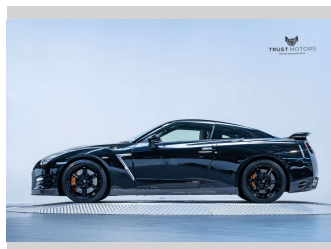

2015 Nissan GTR Track Edition 3.8L V6 Twin Turbo

Purchase Price **\$139,990**
Includes GST, Registration & Licensing

Finance may be available on this vehicle. Ask one of our friendly staff for more information.

Gain peace of mind with Mechanical Breakdown Insurance. **Ask us how.**

Top features
None Listed

Body Style
2 door, Coupe

Odometer
22,900 km

Engine
3799 cc, Internal Combustion

Fuel Type
Petrol

Transmission
Automatic, 4WD