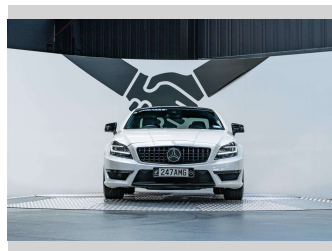

# 2012 Mercedes-Benz CLS 63 AMG 5.5L Bi-Turbo

**Purchase Price** **\$44,990**  
Includes GST, Registration & Licensing

Finance may be available on this vehicle. Ask one of our friendly staff for more information.