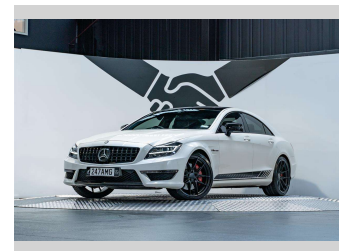

# 2012 Mercedes-Benz CLS 63 AMG 5.5L Bi-Turbo

**Purchase Price** **\$44,990**  
Includes GST, Registration & Licensing

Finance may be available on this vehicle. Ask one of our friendly staff for more information.