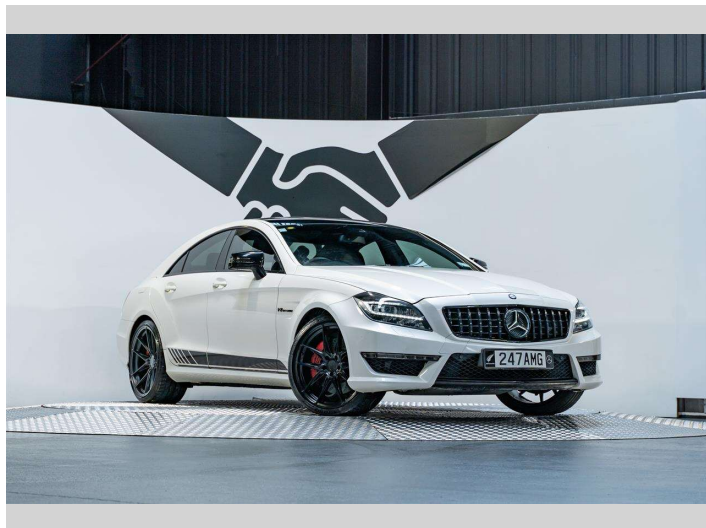

# 2012 Mercedes-Benz CLS 63 AMG 5.5L Bi-Turbo

**Purchase Price** **\$44,990**  
Includes GST, Registration & Licensing

Finance may be available on this vehicle. Ask one of our friendly staff for more information.

Transmission  
**Automatic, Rear Wheel**

Wheels  
-

VIN  
**WDD2183742A062037**

Interior  
**Black**

Safety  

Based on 2023 VSRR rating

Reg No.  
**247AMG**

Ext Colour  
**Diamond White**