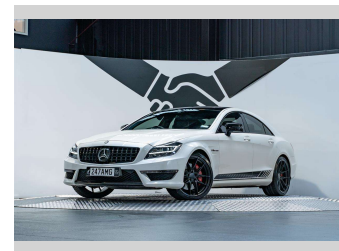

# 2012 Mercedes-Benz CLS 63 AMG 5.5L Bi-Turbo

**Purchase Price** **\$42,990**  
Includes GST, Registration & Licensing

Finance may be available on this vehicle. Ask one of our friendly staff for more information.