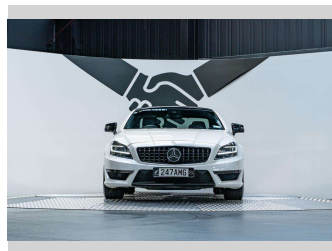

# 2012 Mercedes-Benz CLS 63 AMG 5.5L Bi-Turbo

**Purchase Price** **\$42,990**  
Includes GST, Registration & Licensing

Finance may be available on this vehicle. Ask one of our friendly staff for more information.