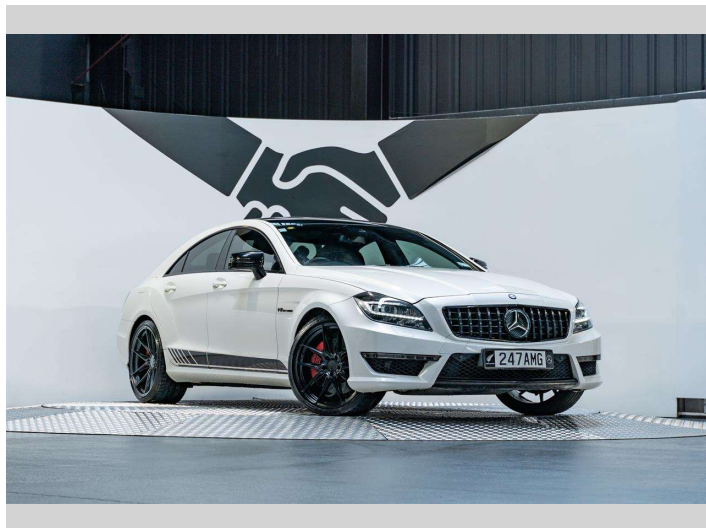

# 2012 Mercedes-Benz CLS 63 AMG 5.5L Bi-Turbo

**Purchase Price** **\$42,990**  
Includes GST, Registration & Licensing

Finance may be available on this vehicle. Ask one of our friendly staff for more information.

Transmission  
**Automatic, Rear Wheel**

Wheels  
-

VIN  
**WDD2183742A062037**

Interior  
**Black**

Safety  

Based on 2023 VSRR rating

Reg No.  
**247AMG**

Ext Colour  
**Diamond White**