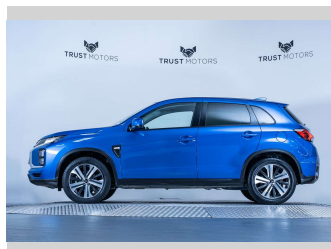

# 2021 Mitsubishi Asx LS 2.0L Petrol

**Purchase Price** **\$19,990**  
Includes GST, Registration & Licensing

Finance may be available on this vehicle. Ask one of our friendly staff for more information.

Gain peace of mind with Mechanical Breakdown Insurance. **Ask us how.**

**Top features**  
None Listed

**Body Style**  
5 door, SUV / 4x4

**Odometer**  
121,200 km

**Engine**  
1998 cc, Internal Combustion