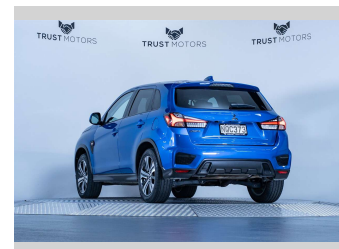

# 2021 Mitsubishi Asx LS 2.0L Petrol

**Purchase Price** **\$19,990**  
Includes GST, Registration & Licensing

Finance may be available on this vehicle. Ask one of our friendly staff for more information.