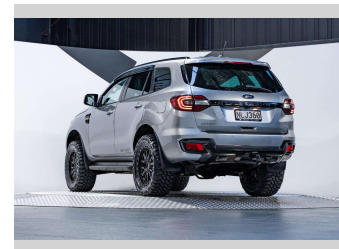

# 2021 Ford Everest Sport 2.0L 4WD

**Purchase Price** **\$49,990**  
Includes GST, Registration & Licensing

Finance may be available on this vehicle. Ask one of our friendly staff for more information.

Gain peace of mind with Mechanical Breakdown Insurance. **Ask us how.**

**Top features**  
None Listed

Body Style  
**5 door, SUV / 4x4**

Odometer  
**122,900 km**

Engine  
**1996 cc, Internal Combustion**

Fuel Type  
**Diesel**

Transmission  
**Automatic, 4WD**

Wheels  
-

VIN  
**MNAAXXMAWAMM97329**

Interior  
**Black**

Safety  
-

Reg No.  
**NLJ360**

Ext Colour  
**Aluminium Grey**

History  
**NZ New, 3 owners**

Seats  
**7 seats, Leather**

CO2 Emissions  
-

Energy Economy  
-