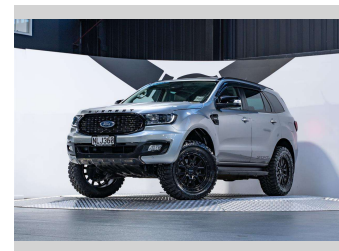

# 2021 Ford Everest Sport 2.0L 4WD

**Purchase Price** **\$49,990**  
Includes GST, Registration & Licensing

Finance may be available on this vehicle. Ask one of our friendly staff for more information.

Gain peace of mind with Mechanical Breakdown Insurance. **Ask us how.**

**Top features**  
None Listed

Body Style  
**5 door, SUV / 4x4**

Odometer  
**122,900 km**

Engine  
**1996 cc, Internal Combustion**

Fuel Type  
**Diesel**

Transmission  
**Automatic, 4WD**

Wheels  
-

VIN  
**MNAAXXMAWAMM97329**

Interior  
**Black**

Safety  
-

Reg No.  
**NLJ360**

Ext Colour  
**Aluminium Grey**

History  
**NZ New, 3 owners**

Seats  
**7 seats, Leather**

CO2 Emissions  
-

Energy Economy  
-