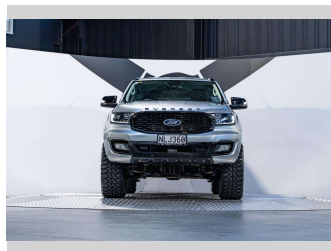

# 2021 Ford Everest Sport 2.0L 4WD

**Purchase Price** **\$49,990**  
Includes GST, Registration & Licensing

Finance may be available on this vehicle. Ask one of our friendly staff for more information.

Gain peace of mind with Mechanical Breakdown Insurance. **Ask us how.**

Interior  
**Black**

Safety  
-

Reg No.  
**NLJ360**

Ext Colour  
**Aluminium Grey**

History  
**NZ New, 3 owners**

Seats  
**7 seats, Leather**

CO2 Emissions  
-

Energy Economy  
-