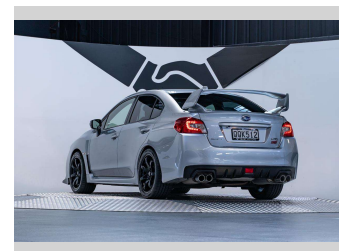

2015 Subaru WRX STI Premium 2.5L Manual

Purchase Price

\$44,990

Includes GST, Registration & Licensing

Finance may be available on this vehicle. Ask one of our friendly staff for more information.

finance
NOW

Gain peace of mind with Mechanical Breakdown Insurance. **Ask us how.**

Protecta
INSURANCE
an ASSURANT company

Top features

None Listed

Body Style

4 door, Sedan

Odometer

49,000 km

Engine

2457 cc, Internal Combustion

Fuel Type

Petrol

Transmission

Manual, 4WD

Wheels

-

Ext Colour

Ice Silver

History

NZ New, 6 owners

Seats

5 seats, Leather

CO2 Emissions

-