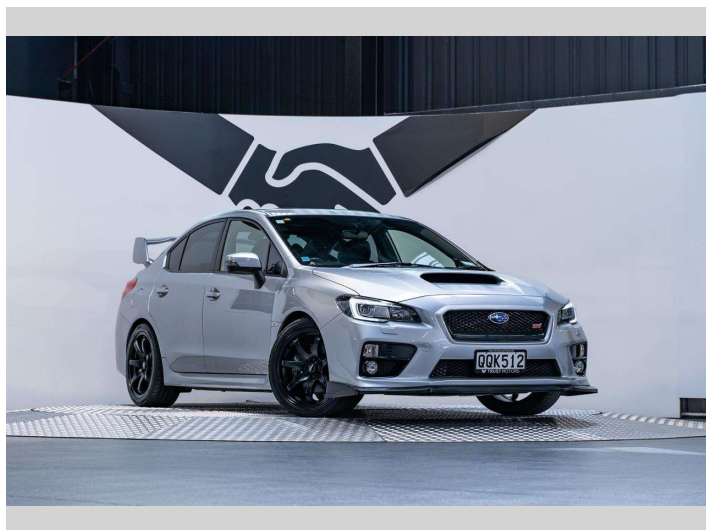

2015 Subaru WRX STI Premium 2.5L Manual

Purchase Price

\$44,990

Includes GST, Registration & Licensing

Finance may be available on this vehicle. Ask one of our friendly staff for more information.

finance
NOW

Gain peace of mind with Mechanical Breakdown Insurance. **Ask us how.**

Protecta
INSURANCE
an ASSURANT company

Top features

None Listed

Body Style

4 door, Sedan

Odometer

49,000 km

Engine

2457 cc, Internal Combustion

Fuel Type

Petrol

Transmission

Manual, 4WD

Wheels

-

Ext Colour

Ice Silver

History

NZ New, 6 owners

Seats

5 seats, Leather

CO2 Emissions

-