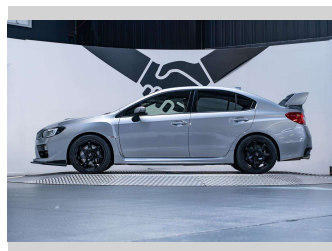

2015 Subaru WRX STI Premium 2.5L Manual

Purchase Price

$44,990

Includes GST, Registration & Licensing

Finance may be available on this vehicle. Ask one of our friendly staff for more information.

finance
NOW

Gain peace of mind with Mechanical Breakdown Insurance. **Ask us how.**

Protecta
INSURANCE
an ASSURANT company

Top features

None Listed

Body Style

4 door, Sedan

Odometer

49,000 km

Engine

2457 cc, Internal Combustion

Fuel Type

Petrol

Transmission

Manual, 4WD

Wheels

-

VIN

JF1VAFKH3FG007715

Interior

Black

Safety

-

Reg No.

QQK512

Ext Colour

Ice Silver

History

NZ New, 6 owners

Seats

5 seats, Leather

CO2 Emissions

-

Energy Economy

-

Stock ID: 4709

Trust Motors Ltd | Phone 09 887 8668 | Email george@trustmotors.co.nz
10 Norman Spencer Drive, Papatoetoe, Auckland 2104, New Zealand
www.trustmotors.co.nz