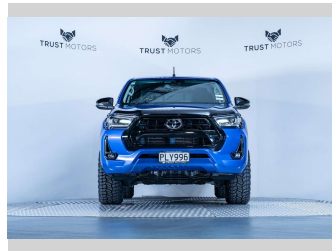

2022 Toyota Hilux SR5 2.8L 4WD

Purchase Price **\$58,990**
Includes GST, Registration & Licensing

Finance may be available on this vehicle. Ask one of our friendly staff for more information.

Gain peace of mind with Mechanical Breakdown Insurance. **Ask us how.**

Top features
None Listed

Body Style
4 door, Ute

Odometer
48,500 km

Engine
2755 cc, Internal Combustion

Fuel Type
Diesel

Transmission
Automatic, 4WD

Wheels
-

VIN
MR0BA3CD400068342

Interior
Black

Safety
-

Reg No.
PLY996

Ext Colour
Nebula Blue

History
NZ New, 5 owners

Seats
5 seats, Fabric

CO2 Emissions
-

Energy Economy
-