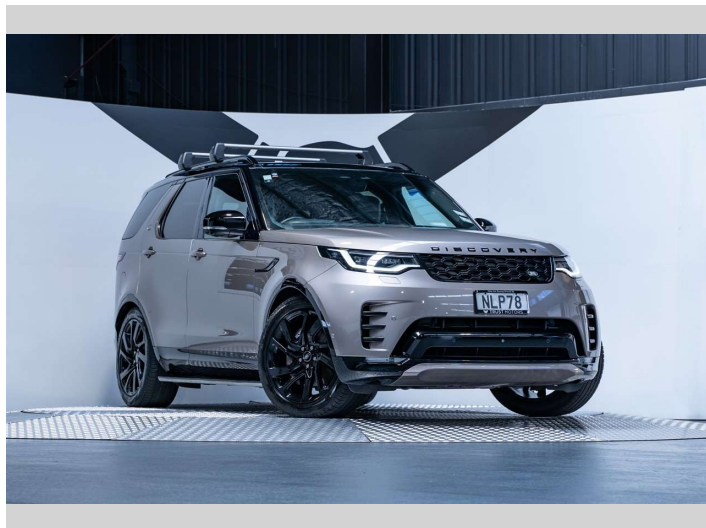

2021 Land Rover Discovery D250 R-Dynamic SE 3.0L

Purchase Price **\$94,990**
Includes GST, Registration & Licensing

Finance may be available on this vehicle. Ask one of our friendly staff for more information.

Gain peace of mind with Mechanical Breakdown Insurance. **Ask us how.**

Top features
None Listed

Body Style
5 door, SUV / 4x4

Odometer
56,700 km

Engine
2997 cc, Internal Combustion

Fuel Type
Diesel

Transmission
Automatic, 4WD