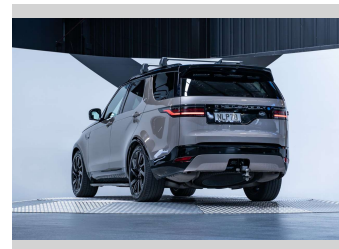

2021 Land Rover Discovery D250 R-Dynamic SE 3.0L

Purchase Price **\$94,990**
Includes GST, Registration & Licensing

Finance may be available on this vehicle. Ask one of our friendly staff for more information.

Gain peace of mind with Mechanical Breakdown Insurance. **Ask us how.**

Top features
None Listed

Body Style
5 door, SUV / 4x4

Odometer
56,700 km

Engine
2997 cc, Internal Combustion

Fuel Type
Diesel

Transmission
Automatic, 4WD