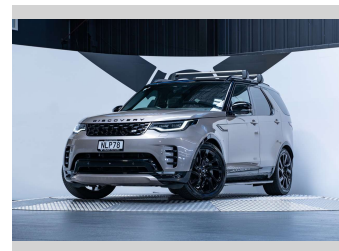

2021 Land Rover Discovery D250 R-Dynamic SE 3.0L

Purchase Price **\$94,990**
Includes GST, Registration & Licensing

Finance may be available on this vehicle. Ask one of our friendly staff for more information.

Gain peace of mind with Mechanical Breakdown Insurance. **Ask us how.**

Top features
None Listed

Body Style
5 door, SUV / 4x4

Odometer
56,700 km

Engine
2997 cc, Internal Combustion

Fuel Type
Diesel

Transmission
Automatic, 4WD