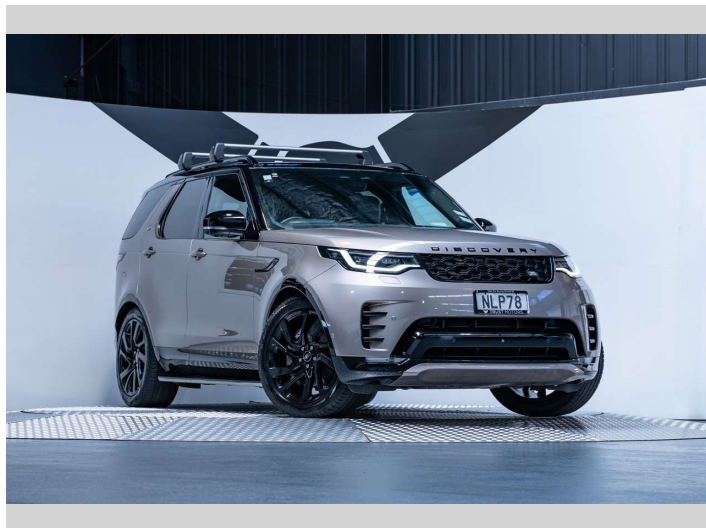

# 2021 Land Rover Discovery D250 R-Dynamic SE 3.0L

**Purchase Price** **\$89,990**  
Includes GST, Registration & Licensing

Finance may be available on this vehicle. Ask one of our friendly staff for more information.

Gain peace of mind with Mechanical Breakdown Insurance. **Ask us how.**

**Top features**  
None Listed

Body Style  
**5 door, SUV / 4x4**

Odometer  
**56,700 km**

Engine  
**2997 cc, Internal Combustion**

Ext Colour  
**Lanau Bronze**

History  
**NZ New, 3 owners**

Seats  
**7 seats, Leather**

CO2 Emissions  
**★★★★☆☆**  
**236 grams/km**

Energy Economy  
**★★★★☆☆**

**Annual fuel cost of \$3,580**  
**9L per 100km**