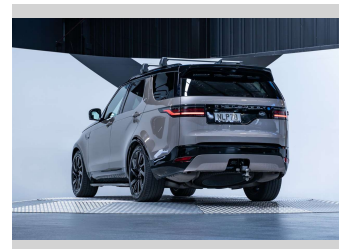

# 2021 Land Rover Discovery D250 R-Dynamic SE 3.0L

**Purchase Price** **\$89,990**  
Includes GST, Registration & Licensing

Finance may be available on this vehicle. Ask one of our friendly staff for more information.

Gain peace of mind with Mechanical Breakdown Insurance. **Ask us how.**

**Top features**  
None Listed

Body Style  
**5 door, SUV / 4x4**

Odometer  
**56,700 km**

Engine  
**2997 cc, Internal Combustion**