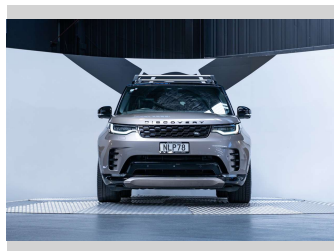

# 2021 Land Rover Discovery D250 R-Dynamic SE 3.0L

**Purchase Price** **\$89,990**  
Includes GST, Registration & Licensing

Finance may be available on this vehicle. Ask one of our friendly staff for more information.

Ext Colour  
**Lanau Bronze**

History  
**NZ New, 3 owners**

Seats  
**7 seats, Leather**

CO2 Emissions  
**★★★★☆☆**  
**236 grams/km**

Energy Economy  
**★★★★☆☆**

**Annual fuel cost of \$3,580**  
**9L per 100km**