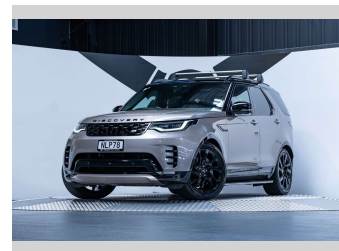

# 2021 Land Rover Discovery D250 R-Dynamic SE 3.0L

**Purchase Price** **\$89,990**  
Includes GST, Registration & Licensing

Finance may be available on this vehicle. Ask one of our friendly staff for more information.

Gain peace of mind with Mechanical Breakdown Insurance. **Ask us how.**

**Top features**  
None Listed

Body Style  
**5 door, SUV / 4x4**

Odometer  
**56,700 km**

Engine  
**2997 cc, Internal Combustion**

Ext Colour  
**Lanau Bronze**

History  
**NZ New, 3 owners**

Seats  
**7 seats, Leather**

CO2 Emissions  
**★★★★☆☆**  
**236 grams/km**

Energy Economy  
**★★★★☆☆**

**Annual fuel cost of \$3,580**  
**9L per 100km**