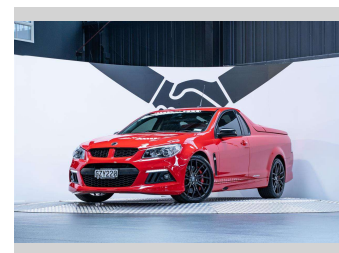

2013 Holden HSV Maloo R8 6.2L LS3

Purchase Price **\$94,990**
Includes GST, Registration & Licensing

Finance may be available on this vehicle. Ask one of our friendly staff for more information.

Gain peace of mind with Mechanical Breakdown Insurance. **Ask us how.**

Top features
None Listed

Body Style
2 door, Ute

Odometer
36,900 km

Engine
6162 cc, Internal Combustion

Fuel Type
Petrol

Transmission
Manual, Rear Wheel

Wheels
-

VIN
6G1FF4EW2EL905435

Interior
Black

Safety
-

Reg No.
GZY220

Ext Colour
Red Hot

History
NZ New, 6 owners

Seats
2 seats, Leather/ Suede

CO2 Emissions
-

Energy Economy
-