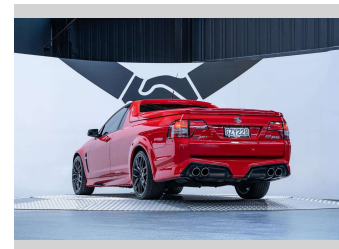

2013 Holden HSV Maloo R8 6.2L LS3

Purchase Price **\$94,990**
Includes GST, Registration & Licensing

Finance may be available on this vehicle. Ask one of our friendly staff for more information.

Gain peace of mind with Mechanical Breakdown Insurance. **Ask us how.**

Top features
None Listed

Body Style
2 door, Ute

Odometer
36,900 km

Engine
6162 cc, Internal Combustion

Fuel Type
Petrol

Transmission
Manual, Rear Wheel

Wheels
-

VIN
6G1FF4EW2EL905435

Interior
Black

Safety
-

Reg No.
GZY220

Ext Colour
Red Hot

History
NZ New, 6 owners

Seats
2 seats, Leather/ Suede

CO2 Emissions
-

Energy Economy
-