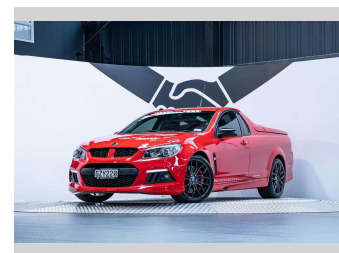

2013 Holden HSV Maloo R8 6.2L LS3

Purchase Price **\$89,990**
Includes GST, Registration & Licensing

Finance may be available on this vehicle. Ask one of our friendly staff for more information.

Gain peace of mind with Mechanical Breakdown Insurance. **Ask us how.**

Top features
None Listed

Body Style
2 door, Ute

Odometer
36,900 km

Engine
6162 cc, Internal Combustion

Fuel Type
Petrol

Transmission
Manual, Rear Wheel

Wheels
-

VIN
6G1FF4EW2EL905435

Interior
Black

Safety
-

Reg No.
GZY220

Ext Colour
Red Hot

History
NZ New, 6 owners

Seats
2 seats, Leather/ Suede

CO2 Emissions
-

Energy Economy
-