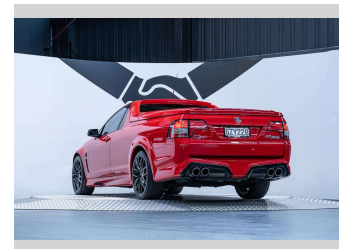

2013 Holden HSV Maloo R8 6.2L LS3

Purchase Price **\$89,990**
Includes GST, Registration & Licensing

Finance may be available on this vehicle. Ask one of our friendly staff for more information.

Gain peace of mind with Mechanical Breakdown Insurance. **Ask us how.**

Top features
None Listed

Body Style
2 door, Ute

Odometer
36,900 km

Engine
6162 cc, Internal Combustion

Fuel Type
Petrol

Transmission
Manual, Rear Wheel

Wheels
-

VIN
6G1FF4EW2EL905435

Interior
Black

Safety
-

Reg No.
GZY220

Ext Colour
Red Hot

History
NZ New, 6 owners

Seats
2 seats, Leather/ Suede

CO2 Emissions
-

Energy Economy
-