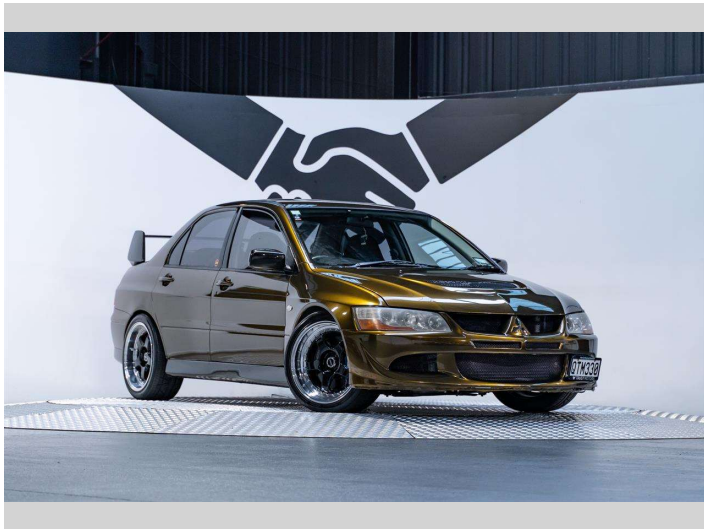

2003 Mitsubishi Lancer Evolution VIII

Purchase Price **\$49,990**
Includes GST, Registration & Licensing

Finance may be available on this vehicle. Ask one of our friendly staff for more information.

Gain peace of mind with Mechanical Breakdown Insurance. **Ask us how.**

an ASSURANT company

Top features

None Listed

Body Style
4 door, Sedan

Odometer
148,000 km

Engine
1990 cc, Internal Combustion

Fuel Type
Petrol

Transmission
Manual, 4WD