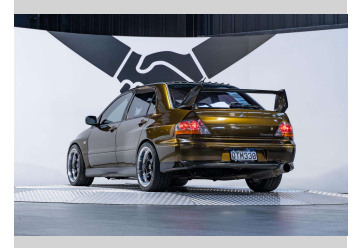

2003 Mitsubishi Lancer Evolution VIII

Purchase Price **\$49,990**
Includes GST, Registration & Licensing

Finance may be available on this vehicle. Ask one of our friendly staff for more information.

Gain peace of mind with Mechanical Breakdown Insurance. **Ask us how.**

an ASSURANT company

Top features

None Listed

Body Style
4 door, Sedan

Odometer
148,000 km

Engine
1990 cc, Internal Combustion

Fuel Type
Petrol

Transmission
Manual, 4WD