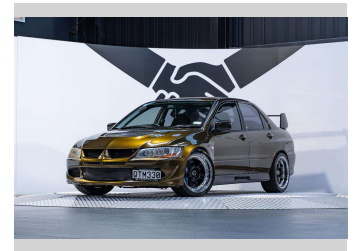

# 2003 Mitsubishi Lancer Evolution VIII

Purchase Price

**\$49,990**

Includes GST, Registration & Licensing

Finance may be available on this vehicle. Ask one of our friendly staff for more information.

finance  
**NOW**