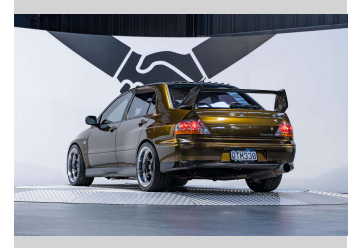

# 2003 Mitsubishi Lancer Evolution VIII

Purchase Price

**\$49,990**

Includes GST, Registration & Licensing

Finance may be available on this vehicle. Ask one of our friendly staff for more information.

finance  
**NOW**