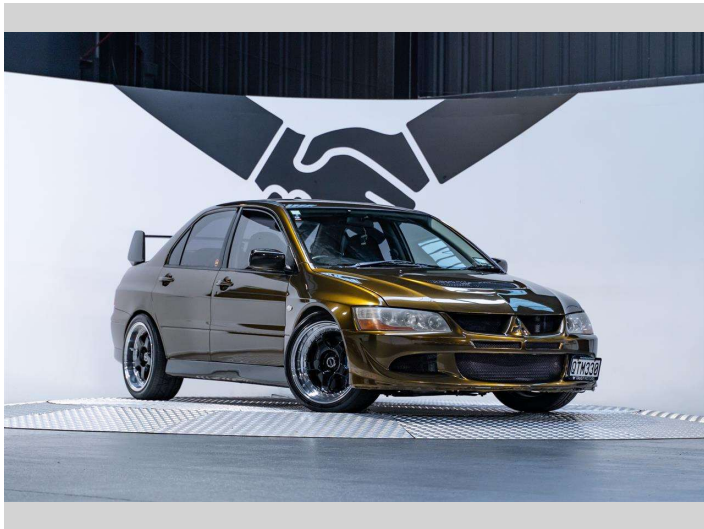

# 2003 Mitsubishi Lancer Evolution VIII

Purchase Price

**\$49,990**

Includes GST, Registration & Licensing

Finance may be available on this vehicle. Ask one of our friendly staff for more information.

finance  
**NOW**

## Top features

None Listed

Body Style

**4 door, Sedan**

Odometer

**148,000 km**

Engine

**1990 cc, Internal Combustion**