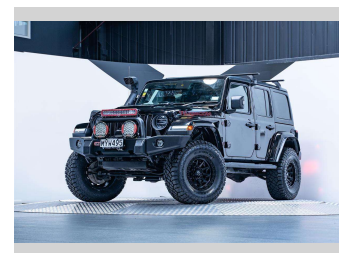

# 2020 Jeep Wrangler Rubicon 3.6L 4WD

**Purchase Price** **\$69,990**  
Includes GST, Registration & Licensing

Finance may be available on this vehicle. Ask one of our friendly staff for more information.

Gain peace of mind with Mechanical Breakdown Insurance. **Ask us how.**

**Top features**  
None Listed

Body Style  
**5 door, SUV / 4x4**

Odometer  
**58,800 km**

Engine  
**3604 cc, Internal Combustion**