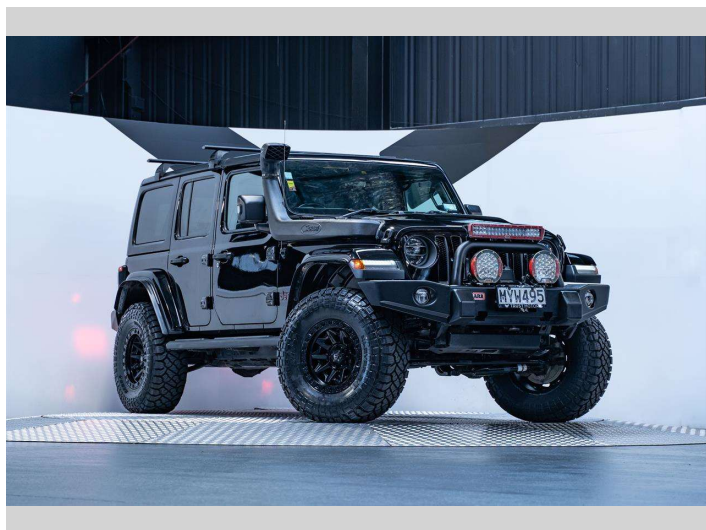

# 2020 Jeep Wrangler Rubicon 3.6L 4WD

**Purchase Price** **\$69,990**  
Includes GST, Registration & Licensing

Finance may be available on this vehicle. Ask one of our friendly staff for more information.

Gain peace of mind with Mechanical Breakdown Insurance. **Ask us how.**

**Top features**  
None Listed

Body Style  
**5 door, SUV / 4x4**

Odometer  
**58,800 km**

Engine  
**3604 cc, Internal Combustion**

Fuel Type  
**Petrol**

Transmission  
**Automatic, 4WD**

Wheels  
-

VIN  
**1C4HJXMG7LW184029**

Interior  
**Black**

Safety  
-

Reg No.  
**MYW495**

Ext Colour  
**Black**