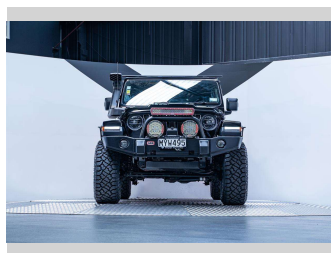

# 2020 Jeep Wrangler Rubicon 3.6L 4WD

**Purchase Price** **\$69,990**  
Includes GST, Registration & Licensing

Finance may be available on this vehicle. Ask one of our friendly staff for more information.