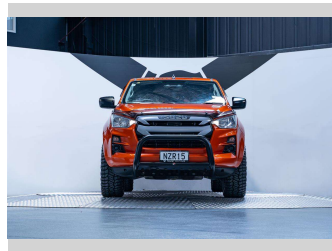

2021 Isuzu D-Max LX 3.0L Diesel

Purchase Price **\$34,990**
Includes GST, Registration & Licensing

Finance may be available on this vehicle. Ask one of our friendly staff for more information.

Gain peace of mind with Mechanical Breakdown Insurance. **Ask us how.**