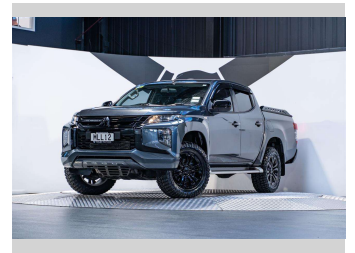

2019 Mitsubishi Triton GLXR 2.4L Manual

Purchase Price

\$31,990

Includes GST, Registration & Licensing

Finance may be available on this vehicle. Ask one of our friendly staff for more information.

finance
NOW