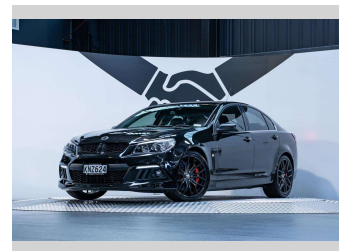

# 2013 Holden HSV Clubsport R8 6.2L V8

**Purchase Price** **\$69,990**  
Includes GST, Registration & Licensing

Finance may be available on this vehicle. Ask one of our friendly staff for more information.