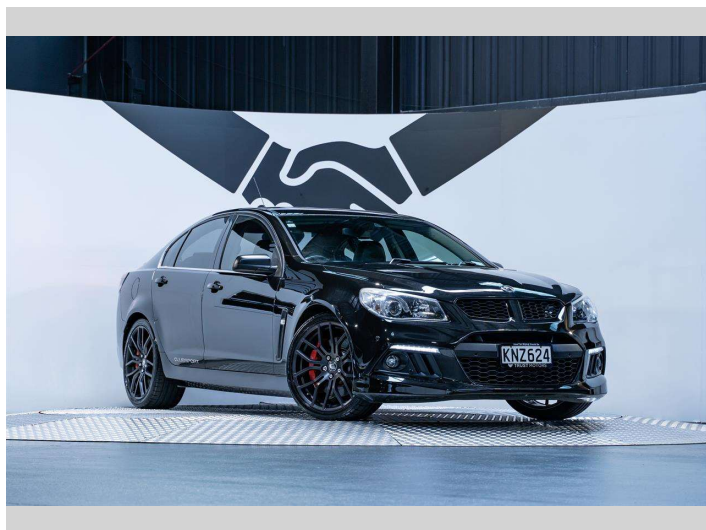

# 2013 Holden HSV Clubsport R8 6.2L V8

**Purchase Price** **\$69,990**  
Includes GST, Registration & Licensing

Finance may be available on this vehicle. Ask one of our friendly staff for more information.

Gain peace of mind with Mechanical Breakdown Insurance. **Ask us how.**

**Top features**  
None Listed

Body Style  
**4 door, Sedan**

Odometer  
**74,300 km**

Engine  
**6162 cc, Internal Combustion**

Fuel Type  
**Petrol**