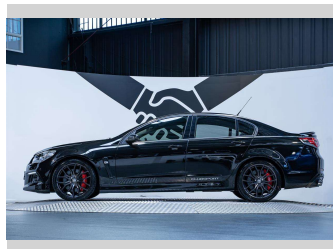

# 2013 Holden HSV Clubsport R8 6.2L V8

**Purchase Price** **\$69,990**  
Includes GST, Registration & Licensing

Finance may be available on this vehicle. Ask one of our friendly staff for more information.

Gain peace of mind with Mechanical Breakdown Insurance. **Ask us how.**

**Top features**  
None Listed

Body Style  
**4 door, Sedan**

Odometer  
**74,300 km**

Engine  
**6162 cc, Internal Combustion**

Fuel Type  
**Petrol**