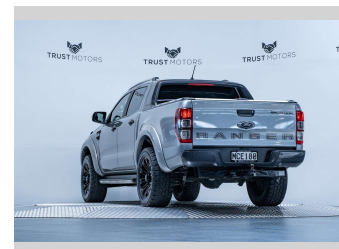

2019 Ford Ranger Wildtrak 2.0L Bi-Turbo 4WD

Purchase Price **\$44,990**
Includes GST, Registration & Licensing

Finance may be available on this vehicle. Ask one of our friendly staff for more information.

Gain peace of mind with Mechanical Breakdown Insurance. **Ask us how.**

Top features
None Listed

Body Style
4 door, Ute

Odometer
86,500 km

Engine
1996 cc, Internal Combustion

Fuel Type
Diesel

Transmission
Automatic, 4WD