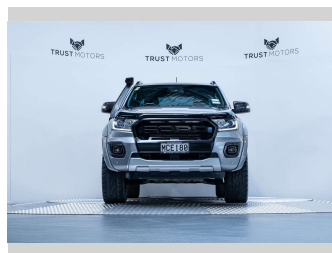

2019 Ford Ranger Wildtrak 2.0L Bi-Turbo 4WD

Purchase Price **\$44,990**
Includes GST, Registration & Licensing

Finance may be available on this vehicle. Ask one of our friendly staff for more information.