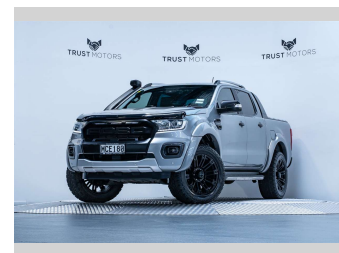

2019 Ford Ranger Wildtrak 2.0L Bi-Turbo 4WD

Purchase Price **\$44,990**
Includes GST, Registration & Licensing

Finance may be available on this vehicle. Ask one of our friendly staff for more information.

Gain peace of mind with Mechanical Breakdown Insurance. **Ask us how.**

Top features
None Listed

Body Style
4 door, Ute

Odometer
86,500 km

Engine
1996 cc, Internal Combustion

Fuel Type
Diesel

Transmission
Automatic, 4WD