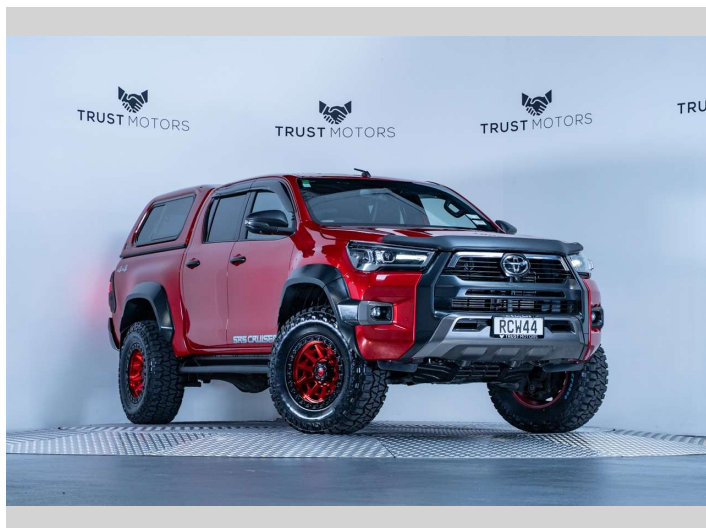

2022 Toyota Hilux SR5 Cruiser Widetrack 4WD

Purchase Price **\$65,990**
Includes GST, Registration & Licensing

Finance may be available on this vehicle. Ask one of our friendly staff for more information.

Gain peace of mind with Mechanical Breakdown Insurance. **Ask us how.**

Top features
None Listed

Body Style
4 door, Ute

Odometer
62,300 km

Engine
2755 cc, Internal Combustion

Fuel Type
Diesel

Transmission
Automatic, 4WD