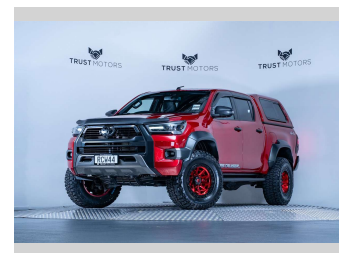

2022 Toyota Hilux SR5 Cruiser Widetrack 4WD

Purchase Price **\$65,990**
Includes GST, Registration & Licensing

Finance may be available on this vehicle. Ask one of our friendly staff for more information.

Gain peace of mind with Mechanical Breakdown Insurance. **Ask us how.**

Top features
None Listed

Body Style
4 door, Ute

Odometer
62,300 km

Engine
2755 cc, Internal Combustion

Fuel Type
Diesel

Transmission
Automatic, 4WD