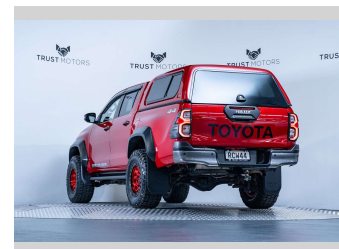

2022 Toyota Hilux SR5 Cruiser Widetrack 4WD

Purchase Price **\$65,990**
Includes GST, Registration & Licensing

Finance may be available on this vehicle. Ask one of our friendly staff for more information.

Gain peace of mind with Mechanical Breakdown Insurance. **Ask us how.**

Top features
None Listed

Body Style
4 door, Ute

Odometer
62,300 km

Engine
2755 cc, Internal Combustion

Fuel Type
Diesel

Transmission
Automatic, 4WD