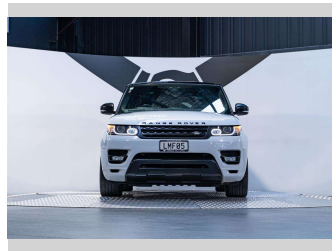

2017 Land Rover Range Rover Sport 5.0L

Purchase Price

\$72,990

Includes GST, Registration & Licensing

Finance may be available on this vehicle. Ask one of our friendly staff for more information.

finance
NOW