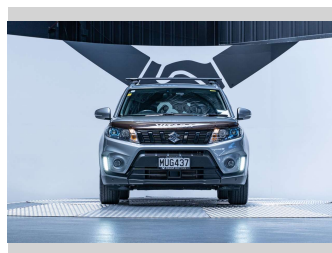

# 2020 Suzuki Vitara Turbo 1.4L Petrol

**Purchase Price** **\$21,990**  
Includes GST, Registration & Licensing

Finance may be available on this vehicle. Ask one of our friendly staff for more information.