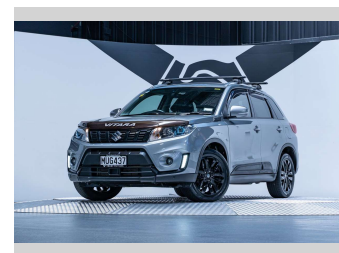

# 2020 Suzuki Vitara Turbo 1.4L Petrol

**Purchase Price** **\$21,990**  
Includes GST, Registration & Licensing

Finance may be available on this vehicle. Ask one of our friendly staff for more information.

Gain peace of mind with Mechanical Breakdown Insurance. **Ask us how.**

**Top features**  
None Listed

Body Style  
**5 door, SUV / 4x4**

Odometer  
**61,100 km**

Engine  
**1373 cc, Internal Combustion**