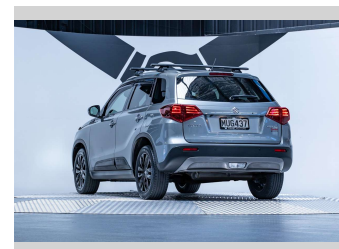

# 2020 Suzuki Vitara Turbo 1.4L Petrol

**Purchase Price** **\$21,990**  
Includes GST, Registration & Licensing

Finance may be available on this vehicle. Ask one of our friendly staff for more information.

Gain peace of mind with Mechanical Breakdown Insurance. **Ask us how.**

**Top features**  
None Listed

Body Style  
**5 door, SUV / 4x4**

Odometer  
**61,100 km**

Engine  
**1373 cc, Internal Combustion**