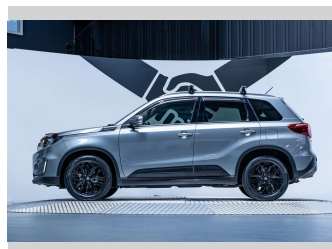

# 2020 Suzuki Vitara Turbo 1.4L Petrol

**Purchase Price** **\$21,990**  
Includes GST, Registration & Licensing

Finance may be available on this vehicle. Ask one of our friendly staff for more information.

Gain peace of mind with Mechanical Breakdown Insurance. **Ask us how.**

**Top features**  
None Listed

Body Style  
**5 door, SUV / 4x4**

Odometer  
**61,100 km**

Engine  
**1373 cc, Internal Combustion**