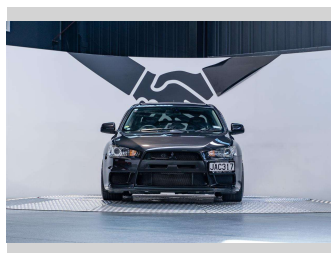

# 2010 Mitsubishi Lancer Evolution X 2.0L Manual

Purchase Price

**\$54,990**

Includes GST, Registration & Licensing

Finance may be available on this vehicle. Ask one of our friendly staff for more information.