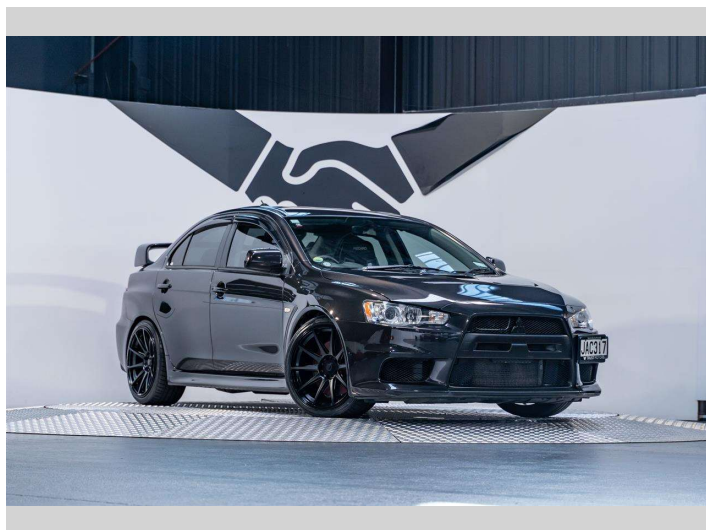

# 2010 Mitsubishi Lancer Evolution X 2.0L Manual

Purchase Price

**\$54,990**

Includes GST, Registration & Licensing

Finance may be available on this vehicle. Ask one of our friendly staff for more information.

## Top features

None Listed

Body Style

**4 door, Sedan**

Odometer

**99,700 km**

Engine

**1990 cc, Internal Combustion**