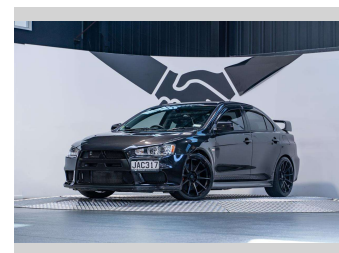

# 2010 Mitsubishi Lancer Evolution X 2.0L Manual

Purchase Price

**\$54,990**

Includes GST, Registration & Licensing

Finance may be available on this vehicle. Ask one of our friendly staff for more information.