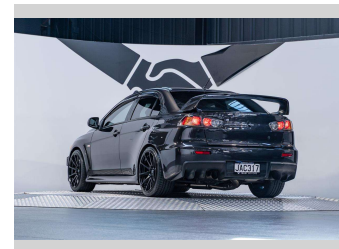

# 2010 Mitsubishi Lancer Evolution X 2.0L Manual

Purchase Price

**\$54,990**

Includes GST, Registration & Licensing

Finance may be available on this vehicle. Ask one of our friendly staff for more information.