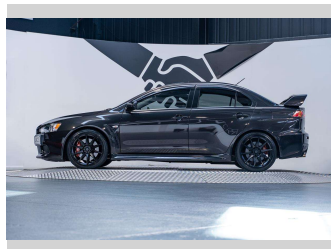

# 2010 Mitsubishi Lancer Evolution X 2.0L Manual

Purchase Price

**\$54,990**

Includes GST, Registration & Licensing

Finance may be available on this vehicle. Ask one of our friendly staff for more information.