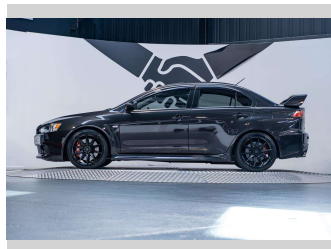

2010 Mitsubishi Lancer Evolution X 2.0L Manual

Purchase Price

\$49,990

Includes GST, Registration & Licensing

Finance may be available on this vehicle. Ask one of our friendly staff for more information.

Gain peace of mind with Mechanical Breakdown Insurance. **Ask us how.**

Top features

None Listed

Body Style

4 door, Sedan

Odometer

99,700 km

Engine

1990 cc, Internal Combustion