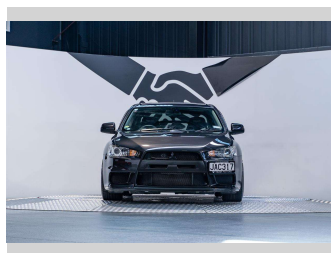

2010 Mitsubishi Lancer Evolution X 2.0L Manual

Purchase Price

\$49,990

Includes GST, Registration & Licensing

Finance may be available on this vehicle. Ask one of our friendly staff for more information.

Gain peace of mind with Mechanical Breakdown Insurance. **Ask us how.**