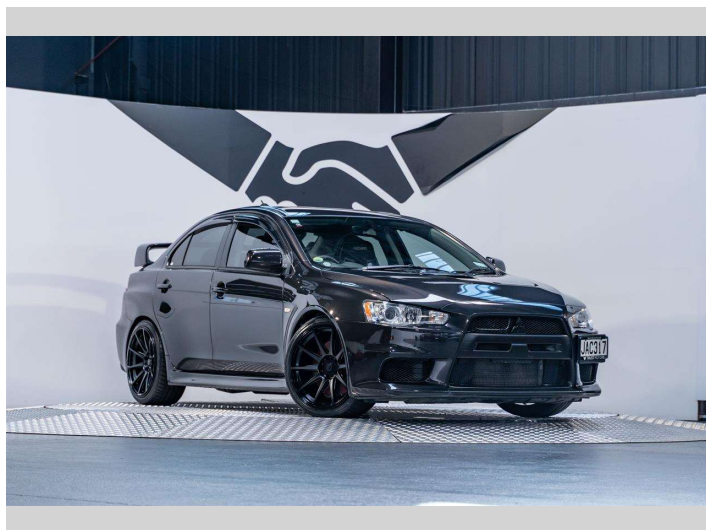

2010 Mitsubishi Lancer Evolution X 2.0L Manual

Purchase Price

\$49,990

Includes GST, Registration & Licensing

Finance may be available on this vehicle. Ask one of our friendly staff for more information.

Gain peace of mind with Mechanical Breakdown Insurance. **Ask us how.**

Top features

None Listed

Body Style

4 door, Sedan

Odometer

99,700 km

Engine

1990 cc, Internal Combustion