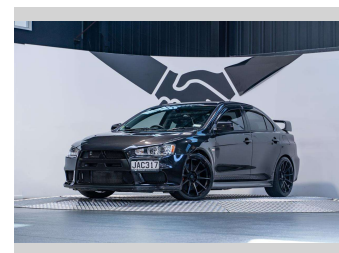

2010 Mitsubishi Lancer Evolution X 2.0L Manual

Purchase Price

\$49,990

Includes GST, Registration & Licensing

Finance may be available on this vehicle. Ask one of our friendly staff for more information.

Gain peace of mind with Mechanical Breakdown Insurance. **Ask us how.**