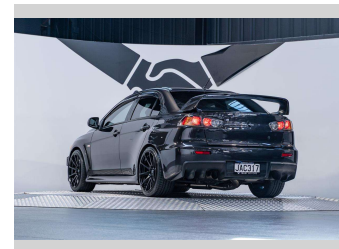

2010 Mitsubishi Lancer Evolution X 2.0L Manual

Purchase Price

\$49,990

Includes GST, Registration & Licensing

Finance may be available on this vehicle. Ask one of our friendly staff for more information.

Gain peace of mind with Mechanical Breakdown Insurance. **Ask us how.**