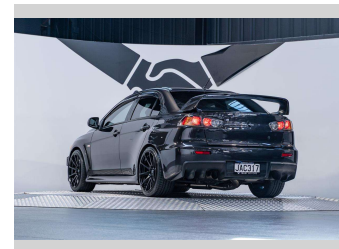

2010 Mitsubishi Lancer Evolution X 2.0L Manual

Purchase Price

\$47,990

Includes GST, Registration & Licensing

Finance may be available on this vehicle. Ask one of our friendly staff for more information.

Gain peace of mind with Mechanical Breakdown Insurance. **Ask us how.**