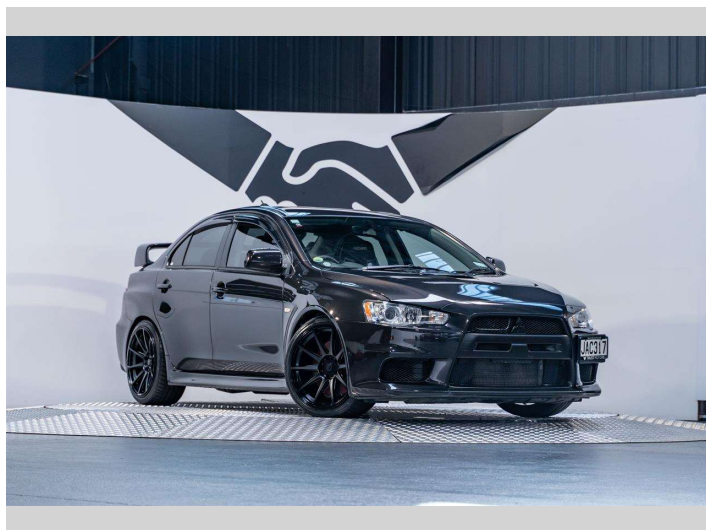

2010 Mitsubishi Lancer Evolution X 2.0L Manual

Purchase Price

\$47,990

Includes GST, Registration & Licensing

Finance may be available on this vehicle. Ask one of our friendly staff for more information.

Gain peace of mind with Mechanical Breakdown Insurance. **Ask us how.**

Top features

None Listed

Body Style

4 door, Sedan

Odometer

99,700 km

Engine

1990 cc, Internal Combustion