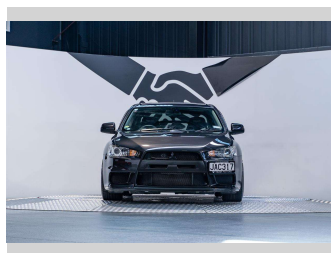

2010 Mitsubishi Lancer Evolution X 2.0L Manual

Purchase Price

\$47,990

Includes GST, Registration & Licensing

Finance may be available on this vehicle. Ask one of our friendly staff for more information.

Gain peace of mind with Mechanical Breakdown Insurance. **Ask us how.**