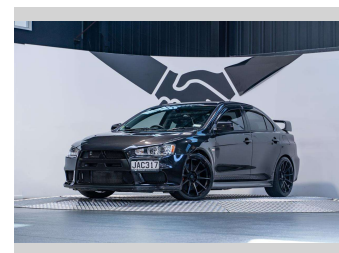

2010 Mitsubishi Lancer Evolution X 2.0L Manual

Purchase Price

\$47,990

Includes GST, Registration & Licensing

Finance may be available on this vehicle. Ask one of our friendly staff for more information.

Gain peace of mind with Mechanical Breakdown Insurance. **Ask us how.**