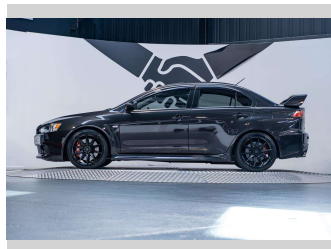

2010 Mitsubishi Lancer Evolution X 2.0L Manual

Purchase Price

\$47,990

Includes GST, Registration & Licensing

Finance may be available on this vehicle. Ask one of our friendly staff for more information.

Gain peace of mind with Mechanical Breakdown Insurance. **Ask us how.**

Top features

None Listed

Body Style

4 door, Sedan

Odometer

99,700 km

Engine

1990 cc, Internal Combustion