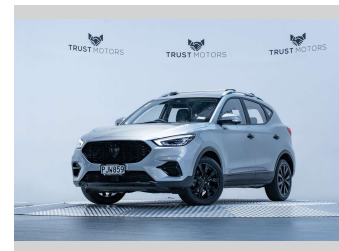

# 2022 MG ZST Core 1.5L Petrol

**Purchase Price** **\$21,990**  
Includes GST, Registration & Licensing

Finance may be available on this vehicle. Ask one of our friendly staff for more information.

Gain peace of mind with Mechanical Breakdown Insurance. **Ask us how.**