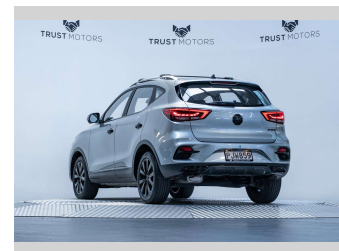

# 2022 MG ZST Core 1.5L Petrol

**Purchase Price** **\$21,990**  
Includes GST, Registration & Licensing

Finance may be available on this vehicle. Ask one of our friendly staff for more information.

Gain peace of mind with Mechanical Breakdown Insurance. **Ask us how.**

**Top features**  
None Listed

Body Style  
**5 door, SUV / 4x4**

Odometer  
**39,000 km**

Engine  
**1498 cc, Internal Combustion**

Fuel Type  
**Petrol**

Transmission  
**Automatic**

Wheels  
-

VIN  
**LSJW74U95NZ131013**