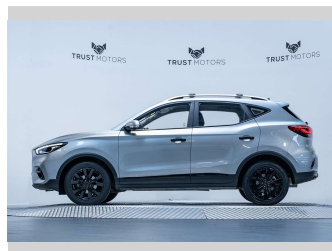

# 2022 MG ZST Core 1.5L Petrol

**Purchase Price** **\$21,990**  
Includes GST, Registration & Licensing

Finance may be available on this vehicle. Ask one of our friendly staff for more information.

Gain peace of mind with Mechanical Breakdown Insurance. **Ask us how.**

**Top features**  
None Listed

Body Style  
**5 door, SUV / 4x4**

Odometer  
**39,000 km**

Engine  
**1498 cc, Internal Combustion**

Fuel Type  
**Petrol**

Transmission  
**Automatic**

Wheels  
-

VIN  
**LSJW74U95NZ131013**

Interior  
**Black**

Safety  
-

Reg No.  
**PJW859**

Ext Colour  
**Sloane Silver Metallic**

History  
**NZ New, 2 owners**

Seats  
**5 seats, Fabric**

CO2 Emissions  
-

Energy Economy  
-