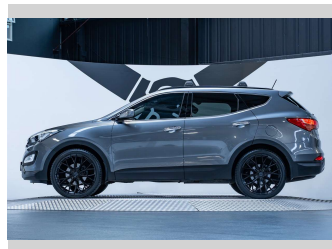

2013 Hyundai Santa Fe Elite 2.4P 4WD

Purchase Price **\$19,990**
Includes GST, Registration & Licensing

Finance may be available on this vehicle. Ask one of our friendly staff for more information.

Gain peace of mind with Mechanical Breakdown Insurance. **Ask us how.**

Top features
None Listed

Body Style
5 door, SUV / 4x4

Odometer
151,400 km

Engine
2359 cc, Internal Combustion

Fuel Type
Petrol

Transmission
Automatic, 4WD

Wheels
-

VIN
KMHSU81BSDU153007

Interior
Black

Safety

Based on 2024 UCSR rating for 12-18 models

Reg No.
HBZ203

Ext Colour
Moonstone Silver

History
NZ New, 5 owners

Seats
7 seats, Leather

CO2 Emissions
★ ★ ☆ ☆ ☆ ☆
241 grams/km