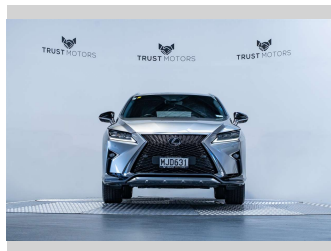

2019 Lexus RX 350 F-Sport 3.5L V6 4WD

Purchase Price **\$35,990**
Includes GST, Registration & Licensing

Finance may be available on this vehicle. Ask one of our friendly staff for more information.

Gain peace of mind with Mechanical Breakdown Insurance. **Ask us how.**