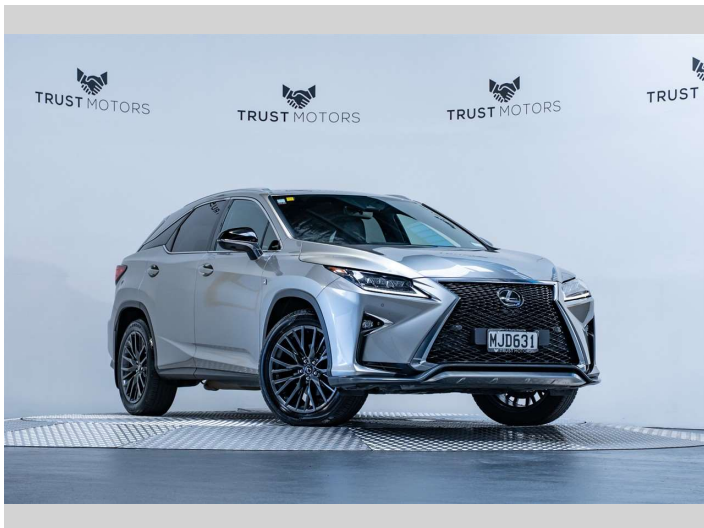

2019 Lexus RX 350 F-Sport 3.5L V6 4WD

Purchase Price **\$35,990**
Includes GST, Registration & Licensing

Finance may be available on this vehicle. Ask one of our friendly staff for more information.

Gain peace of mind with Mechanical Breakdown Insurance. **Ask us how.**

Top features
None Listed

Body Style
5 door, SUV / 4x4

Odometer
137,000 km

Engine
3456 cc, Internal Combustion

Fuel Type
Petrol

Transmission
Automatic, 4WD

Wheels
-

VIN
JTJBMCA402044045