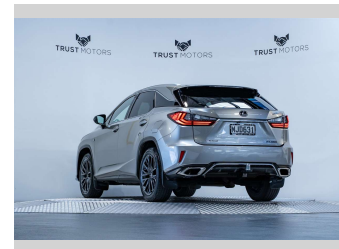

2019 Lexus RX 350 F-Sport 3.5L V6 4WD

Purchase Price **\$35,990**
Includes GST, Registration & Licensing

Finance may be available on this vehicle. Ask one of our friendly staff for more information.

Gain peace of mind with Mechanical Breakdown Insurance. **Ask us how.**

Top features
None Listed

Body Style
5 door, SUV / 4x4

Odometer
137,000 km

Engine
3456 cc, Internal Combustion

Fuel Type
Petrol

Transmission
Automatic, 4WD

Wheels
-

VIN
JTJBMCA402044045