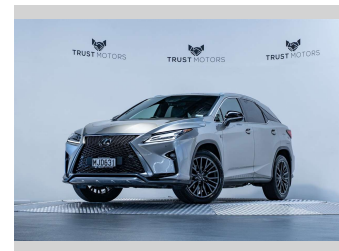

2019 Lexus RX 350 F-Sport 3.5L V6 4WD

Purchase Price **\$35,990**
Includes GST, Registration & Licensing

Finance may be available on this vehicle. Ask one of our friendly staff for more information.

Gain peace of mind with Mechanical Breakdown Insurance. **Ask us how.**

Top features
None Listed

Body Style
5 door, SUV / 4x4

Odometer
137,000 km

Engine
3456 cc, Internal Combustion

Fuel Type
Petrol

Transmission
Automatic, 4WD

Wheels
-

VIN
JTJBMCA402044045