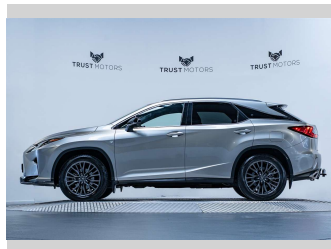

2019 Lexus RX 350 F-Sport 3.5L V6 4WD

Purchase Price **\$35,990**
Includes GST, Registration & Licensing

Finance may be available on this vehicle. Ask one of our friendly staff for more information.

Gain peace of mind with Mechanical Breakdown Insurance. **Ask us how.**