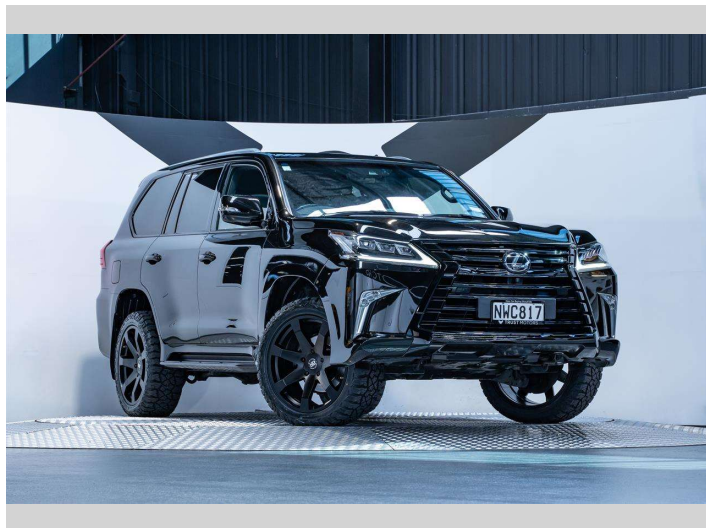

# 2016 Lexus Lx570 5.7L V8 4WD

**Purchase Price** **\$89,990**  
Includes GST, Registration & Licensing

Finance may be available on this vehicle. Ask one of our friendly staff for more information.

Gain peace of mind with Mechanical Breakdown Insurance. **Ask us how.**

an ASSURANT company

**Top features**  
None Listed

Body Style  
**5 door, SUV / 4x4**

Odometer  
**79,400 km**

Engine  
**5663 cc, Internal Combustion**

Fuel Type  
**Petrol**

Transmission  
**Automatic, 4WD**