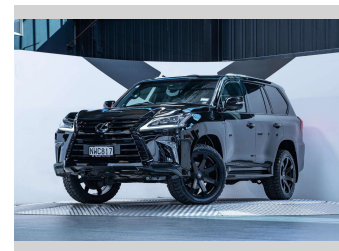

# 2016 Lexus Lx570 5.7L V8 4WD

**Purchase Price** **\$89,990**  
Includes GST, Registration & Licensing

Finance may be available on this vehicle. Ask one of our friendly staff for more information.

Gain peace of mind with Mechanical Breakdown Insurance. **Ask us how.**

an ASSURANT company

**Top features**  
None Listed

Body Style  
**5 door, SUV / 4x4**

Odometer  
**79,400 km**

Engine  
**5663 cc, Internal Combustion**

Fuel Type  
**Petrol**

Transmission  
**Automatic, 4WD**