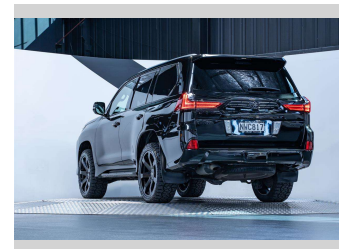

# 2016 Lexus Lx570 5.7L V8 4WD

**Purchase Price** **\$89,990**  
Includes GST, Registration & Licensing

Finance may be available on this vehicle. Ask one of our friendly staff for more information.

Gain peace of mind with Mechanical Breakdown Insurance. **Ask us how.**

an ASSURANT company

**Top features**  
None Listed

Body Style  
**5 door, SUV / 4x4**

Odometer  
**79,400 km**

Engine  
**5663 cc, Internal Combustion**

Fuel Type  
**Petrol**

Transmission  
**Automatic, 4WD**