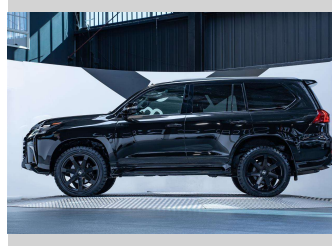

2016 Lexus Lx570 5.7L V8 4WD

Purchase Price

$89,990

Includes GST, Registration & Licensing

Finance may be available on this vehicle. Ask one of our friendly staff for more information.

finance
NOW

Gain peace of mind with Mechanical Breakdown Insurance. **Ask us how.**

Protecta
INSURANCE
an ASSURANT company

Top features

None Listed

Body Style

5 door, SUV / 4x4

Odometer

79,400 km

Engine

5663 cc, Internal Combustion

Fuel Type

Petrol

Transmission

Automatic, 4WD

Wheels

-

VIN

JTJHY00W404215080

Interior

Black

Safety

-

Reg No.

NWC817

Ext Colour

Black Onyx

History

NZ New, 4 owners

Seats

8 seats, Leather

CO2 Emissions

-

Energy Economy

-

Stock ID: 5758

Trust Motors Ltd | Phone 09 887 8668 | Email george@trustmotors.co.nz
10 Norman Spencer Drive, Papatoetoe, Auckland 2104, New Zealand
www.trustmotors.co.nz

★★★★★
4.92 | 1361 reviews