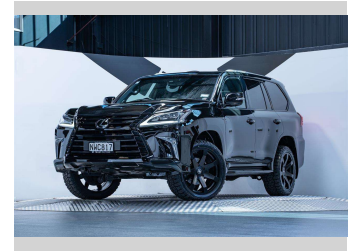

2016 Lexus Lx570 5.7L V8 4WD

Purchase Price

\$89,990

Includes GST, Registration & Licensing

Finance may be available on this vehicle. Ask one of our friendly staff for more information.

finance
NOW

Gain peace of mind with Mechanical Breakdown Insurance. **Ask us how.**

Protecta
INSURANCE
an ASSURANT company

Top features

None Listed

Body Style

5 door, SUV / 4x4

Odometer

79,400 km

Engine

Black Onyx

History

NZ New, 4 owners

Seats

8 seats, Leather

CO2 Emissions

-

Energy Economy