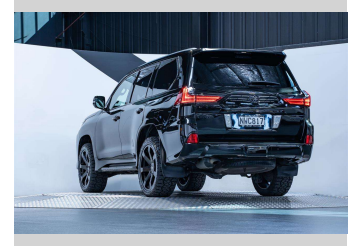

2016 Lexus Lx570 5.7L V8 4WD

Purchase Price

$89,990

Includes GST, Registration & Licensing

Finance may be available on this vehicle. Ask one of our friendly staff for more information.

finance
NOW

Gain peace of mind with Mechanical Breakdown Insurance. **Ask us how.**

Protecta
INSURANCE
an ASSURANT company

Top features

None Listed

Body Style

5 door, SUV / 4x4

Odometer

79,400 km

Engine

5663 cc, Internal Combustion

Fuel Type

Petrol

Transmission

Automatic, 4WD

Wheels

-

VIN

JTJHY00W404215080

Interior

Black

Safety

-

Reg No.

NWC817

Ext Colour

Black Onyx

History

NZ New, 4 owners

Seats

8 seats, Leather

CO2 Emissions

-

Energy Economy

-

Stock ID: 5758

Trust Motors Ltd | Phone 09 887 8668 | Email george@trustmotors.co.nz
10 Norman Spencer Drive, Papatoetoe, Auckland 2104, New Zealand
www.trustmotors.co.nz

★★★★★
4.92 | 1361 reviews