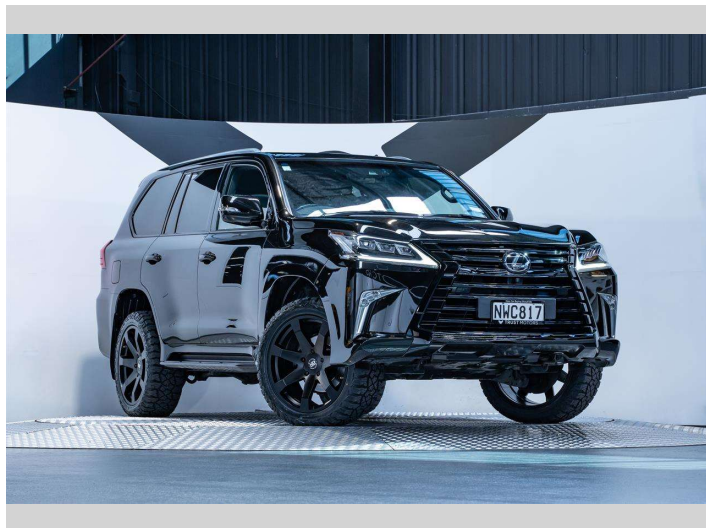

2016 Lexus Lx570 5.7L V8 4WD

Purchase Price **\$89,990**
Includes GST, Registration & Licensing

Finance may be available on this vehicle. Ask one of our friendly staff for more information.

Gain peace of mind with Mechanical Breakdown Insurance. **Ask us how.**

Top features
None Listed

Body Style
5 door, SUV / 4x4

Odometer
79,400 km

Engine
5663 cc, Internal Combustion

Fuel Type
Petrol

Transmission
Automatic, 4WD

Wheels
-

VIN
JTJHY00W404215080

Interior
Black

Safety
-

Reg No.
NWC817

Ext Colour
Black Onyx

History
NZ New, 4 owners

Seats
8 seats, Leather

CO2 Emissions
-

Energy Economy
-