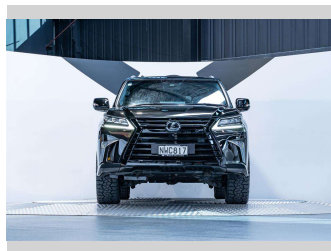

2016 Lexus Lx570 5.7L V8 4WD