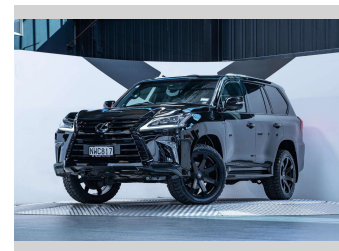

2016 Lexus Lx570 5.7L V8 4WD

Purchase Price **\$89,990**
Includes GST, Registration & Licensing

Finance may be available on this vehicle. Ask one of our friendly staff for more information.

Gain peace of mind with Mechanical Breakdown Insurance. **Ask us how.**

Top features
None Listed

Body Style
5 door, SUV / 4x4

Odometer
79,400 km

Engine
5663 cc, Internal Combustion

Fuel Type
Petrol

Transmission
Automatic, 4WD

Wheels
-

VIN
JTJHY00W404215080

Interior
Black

Safety
-

Reg No.
NWC817

Ext Colour
Black Onyx

History
NZ New, 4 owners

Seats
8 seats, Leather

CO2 Emissions
-

Energy Economy
-