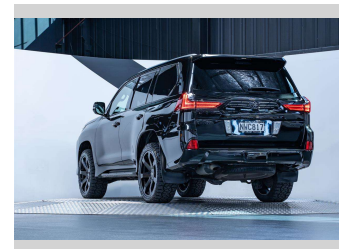

2016 Lexus Lx570 5.7L V8 4WD

Purchase Price **\$89,990**
Includes GST, Registration & Licensing

Finance may be available on this vehicle. Ask one of our friendly staff for more information.

Gain peace of mind with Mechanical Breakdown Insurance. **Ask us how.**

Top features
None Listed

Body Style
5 door, SUV / 4x4

Odometer
79,400 km

Engine
5663 cc, Internal Combustion

Fuel Type
Petrol

Transmission
Automatic, 4WD

Wheels
-

VIN
JTJHY00W404215080