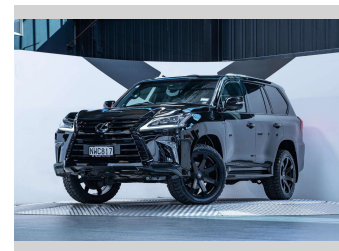

2016 Lexus Lx570 5.7L V8 4WD

Purchase Price **\$84,990**
Includes GST, Registration & Licensing

Finance may be available on this vehicle. Ask one of our friendly staff for more information.

Gain peace of mind with Mechanical Breakdown Insurance. **Ask us how.**

Top features
None Listed

Body Style
5 door, SUV / 4x4

Odometer
79,400 km

Engine
5663 cc, Internal Combustion

Fuel Type
Petrol

Transmission
Automatic, 4WD

Wheels
-

VIN
JTJHY00W404215080

Interior
Black

Safety
-

Reg No.
NWC817

Ext Colour
Black Onyx

History
NZ New, 4 owners

Seats
8 seats, Leather

CO2 Emissions
-

Energy Economy
-