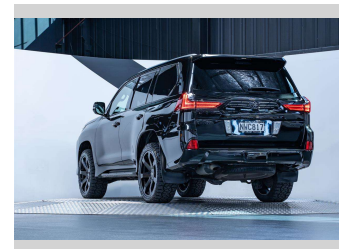

2016 Lexus Lx570 5.7L V8 4WD

Purchase Price **\$84,990**
Includes GST, Registration & Licensing

Finance may be available on this vehicle. Ask one of our friendly staff for more information.

Gain peace of mind with Mechanical Breakdown Insurance. **Ask us how.**

Top features
None Listed

Body Style
5 door, SUV / 4x4

Odometer
79,400 km

Engine
5663 cc, Internal Combustion

Fuel Type
Petrol

Transmission
Automatic, 4WD

Wheels
-

VIN
JTJHY00W404215080