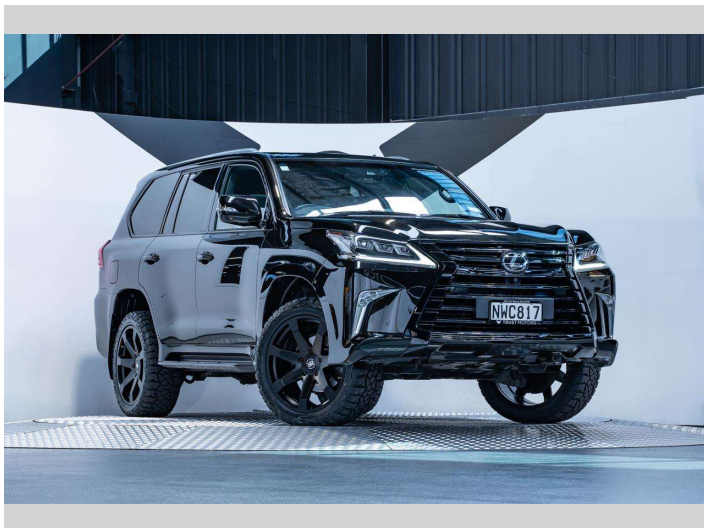

2016 Lexus Lx570 5.7L V8 4WD

Purchase Price **\$84,990**
Includes GST, Registration & Licensing

Finance may be available on this vehicle. Ask one of our friendly staff for more information.

Gain peace of mind with Mechanical Breakdown Insurance. **Ask us how.**

Top features
None Listed

Body Style
5 door, SUV / 4x4

Odometer
79,400 km

Engine
5663 cc, Internal Combustion

Fuel Type
Petrol

Transmission
Automatic, 4WD

Wheels
-

VIN
JTJHY00W404215080