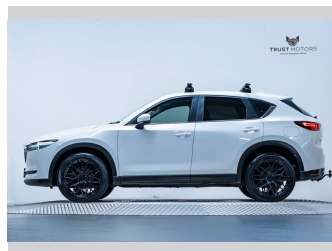

2017 Mazda CX-5 GSX 2.5L 4WD

Purchase Price **\$26,990**
Includes GST, Registration & Licensing

Finance may be available on this vehicle. Ask one of our friendly staff for more information.

Gain peace of mind with Mechanical Breakdown Insurance. **Ask us how.**

Top features
None Listed

Body Style
5 door, SUV / 4x4

Odometer
111,500 km

Engine
2488 cc, Internal Combustion

Fuel Type
Petrol

Transmission
Automatic, 4WD

Wheels
-

VIN
JM0KF4WLA00129819