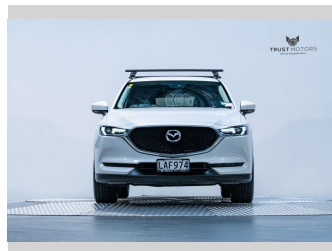

2017 Mazda CX-5 GSX 2.5L 4WD

Purchase Price **\$26,990**
Includes GST, Registration & Licensing

Finance may be available on this vehicle. Ask one of our friendly staff for more information.

Gain peace of mind with Mechanical Breakdown Insurance. **Ask us how.**

Top features
None Listed

Body Style
5 door, SUV / 4x4

Odometer
111,500 km

Engine
2488 cc, Internal Combustion

Fuel Type
Petrol

Transmission
Automatic, 4WD

Wheels
-

VIN
JM0KF4WLA00129819