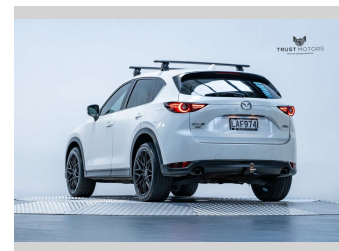

2017 Mazda CX-5 GSX 2.5L 4WD

Purchase Price **\$26,990**
Includes GST, Registration & Licensing

Finance may be available on this vehicle. Ask one of our friendly staff for more information.

Gain peace of mind with Mechanical Breakdown Insurance. **Ask us how.**

Top features
None Listed

Body Style
5 door, SUV / 4x4

Odometer
111,500 km

Engine
2488 cc, Internal Combustion

Fuel Type
Petrol

Transmission
Automatic, 4WD

Wheels
-

VIN
JM0KF4WLA00129819

Interior
Black

Safety
-

Reg No.
LAF974

Ext Colour
Snowflake White Pearl

History
NZ New, 4 owners

Seats
5 seats, Leather/ Suede

CO2 Emissions
-

Energy Economy
-