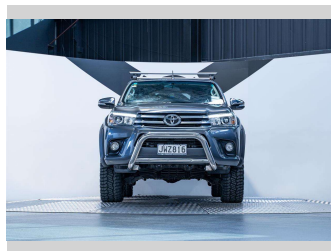

2016 Toyota Hilux SR5 2.8L 4WD

Purchase Price **\$49,990**
Includes GST, Registration & Licensing

Finance may be available on this vehicle. Ask one of our friendly staff for more information.

Gain peace of mind with Mechanical Breakdown Insurance. **Ask us how.**

Top features
None Listed

Body Style
4 door, Ute

Odometer
55,400 km

Engine
2755 cc, Internal Combustion

Fuel Type
Diesel

Transmission
Automatic, 4WD

Wheels
-

VIN
MR0HA3CD900383132

Interior
Black

Safety
-

Reg No.
JWZ816

Ext Colour
Graphite Grey

History
NZ New, 7 owners

Seats
5 seats, Fabric

CO2 Emissions
-

Energy Economy
-