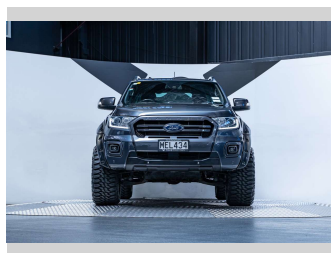

2019 Ford Ranger Wildtrak 2.0L Bi-Turbo 4WD PX-3

Purchase Price **$49,990**
Includes GST, Registration & Licensing

Finance may be available on this vehicle. Ask one of our friendly staff for more information.

Gain peace of mind with Mechanical Breakdown Insurance. **Ask us how.**

Top features
None Listed

Body Style
4 door, Ute

Odometer
58,900 km

Engine
1996 cc, Internal Combustion

Fuel Type
Diesel

Transmission
Automatic, 4WD

Wheels
-

VIN
MPBUMFF60KX221890

Interior
Black

Safety

Based on 2024 VSRR rating

Reg No.
MEL434

Ext Colour
Meteor Grey

History
NZ New, 5 owners

Seats
5 seats, Leather

CO2 Emissions
★★★★☆☆
225 grams/km

Energy Economy
★★★★☆☆

Annual fuel cost of $3,440
8.5L per 100km

Cost per year is an estimate based on diesel price of $2.00 per litre and an average distance of 14000 km. Includes Road User Charges (RUC). Emissions and Energy Economy figures standardised to 3P WLTP.

Stock ID: 5947

Trust Motors Ltd | Phone 09 887 8668 | Email george@trustmotors.co.nz
10 Norman Spencer Drive, Papatoetoe, Auckland 2104, New Zealand
www.trustmotors.co.nz