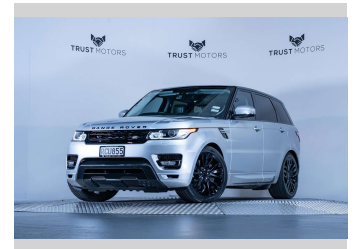

# 2015 Land Rover Range Rover Sport SDV6 HSE 3.0L

**Purchase Price** **\$34,990**  
Includes GST, Registration & Licensing

Finance may be available on this vehicle. Ask one of our friendly staff for more information.