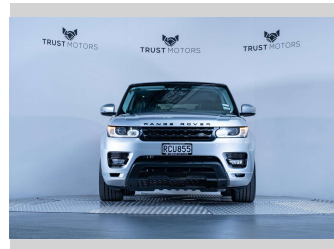

# 2015 Land Rover Range Rover Sport SDV6 HSE 3.0L

**Purchase Price** **\$34,990**  
Includes GST, Registration & Licensing

Finance may be available on this vehicle. Ask one of our friendly staff for more information.