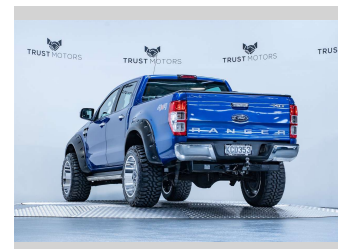

# 2016 Ford Ranger XLT 3.2L 4WD

**Purchase Price** **\$38,990**  
Includes GST, Registration & Licensing

Finance may be available on this vehicle. Ask one of our friendly staff for more information.

Gain peace of mind with Mechanical Breakdown Insurance. **Ask us how.**

**Top features**  
None Listed

Body Style  
**4 door, Ute**

Odometer  
**81,300 km**

Engine  
**3198 cc, Internal Combustion**

Fuel Type  
**Diesel**

Transmission  
**Automatic, 4WD**

Wheels  
-

VIN  
**MNAUMFF50GW600370**

Interior  
**Black**

Safety  
-

Reg No.  
**KCD353**

Ext Colour  
**Aurora Blue**

History  
**NZ New, 3 owners**

Seats  
**5 seats, Fabric**

CO2 Emissions  
-

Energy Economy  
-