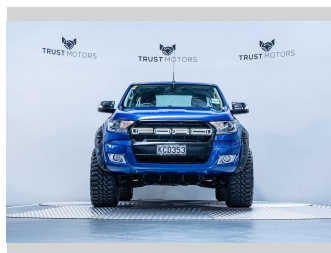

# 2016 Ford Ranger XLT 3.2L 4WD

**Purchase Price** **\$38,990**  
Includes GST, Registration & Licensing

Finance may be available on this vehicle. Ask one of our friendly staff for more information.

Gain peace of mind with Mechanical Breakdown Insurance. **Ask us how.**

Interior  
**Black**

Safety  
-

Reg No.  
**KCD353**

Ext Colour  
**Aurora Blue**

History  
**NZ New, 3 owners**

Seats  
**5 seats, Fabric**

CO2 Emissions  
-

Energy Economy  
-