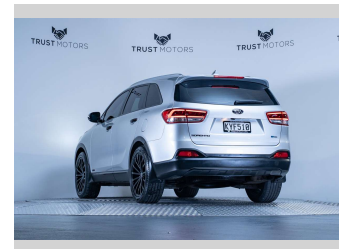

2017 Kia Sorento SXL 2.2L Diesel 4WD

Purchase Price **\$27,990**
Includes GST, Registration & Licensing

Finance may be available on this vehicle. Ask one of our friendly staff for more information.

Gain peace of mind with Mechanical Breakdown Insurance. **Ask us how.**

Top features
None Listed

Body Style
5 door, SUV / 4x4

Odometer
166,800 km

Engine
2199 cc, Internal Combustion

Fuel Type
Diesel

Transmission
Automatic, 4WD

Wheels
-

VIN
KNAPH81BSH5365205

Interior
Black

Safety
-

Reg No.
KVFS10

Ext Colour
Titanium Silver

History
NZ New, 6 owners

Seats
7 seats, Leather

CO2 Emissions
-

Energy Economy
-