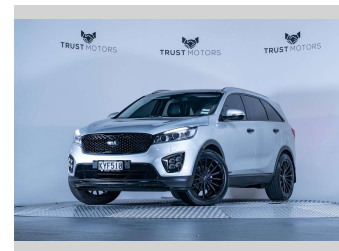

2017 Kia Sorento SXL 2.2L Diesel 4WD

Purchase Price **\$27,990**
Includes GST, Registration & Licensing

Finance may be available on this vehicle. Ask one of our friendly staff for more information.

Gain peace of mind with Mechanical Breakdown Insurance. **Ask us how.**

Top features
None Listed

Body Style
5 door, SUV / 4x4

Odometer
166,800 km

Engine
2199 cc, Internal Combustion

Fuel Type
Diesel

Transmission
Automatic, 4WD

Wheels
-

VIN
KNAPH81BSH5365205

Interior
Black

Safety
-

Reg No.
KVFS10

Ext Colour
Titanium Silver

History
NZ New, 6 owners

Seats
7 seats, Leather

CO2 Emissions
-

Energy Economy
-