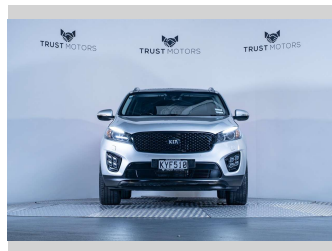

2017 Kia Sorento SXL 2.2L Diesel 4WD

Purchase Price **\$27,990**
Includes GST, Registration & Licensing

Finance may be available on this vehicle. Ask one of our friendly staff for more information.

Gain peace of mind with Mechanical Breakdown Insurance. **Ask us how.**

Top features
None Listed

Body Style
5 door, SUV / 4x4

Odometer
166,800 km

Engine
2199 cc, Internal Combustion

Fuel Type
Diesel

Transmission
Automatic, 4WD

Wheels
-

VIN
KNAPH81BSH5365205

Interior
Black

Safety
-

Reg No.
KVFS10

Ext Colour
Titanium Silver

History
NZ New, 6 owners

Seats
7 seats, Leather

CO2 Emissions
-

Energy Economy
-