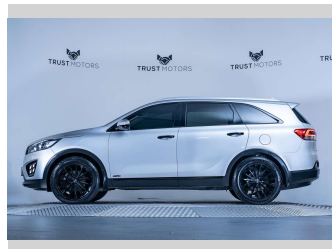

2017 Kia Sorento SXL 2.2L Diesel 4WD

Purchase Price **\$27,990**
Includes GST, Registration & Licensing

Finance may be available on this vehicle. Ask one of our friendly staff for more information.

Gain peace of mind with Mechanical Breakdown Insurance. **Ask us how.**

Top features
None Listed

Body Style
5 door, SUV / 4x4

Odometer
166,800 km

Engine
2199 cc, Internal Combustion

Fuel Type
Diesel

Transmission
Automatic, 4WD

Wheels
-

VIN
KNAPH81BSH5365205

Interior
Black

Safety
-

Reg No.
KVFS10

Ext Colour
Titanium Silver

History
NZ New, 6 owners

Seats
7 seats, Leather

CO2 Emissions
-

Energy Economy
-