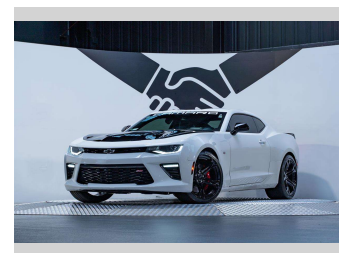

# 2017 Chevrolet Camaro 1LE 6.2L Manual

**Purchase Price** **\$74,990**  
Includes GST, Registration & Licensing

Finance may be available on this vehicle. Ask one of our friendly staff for more information.