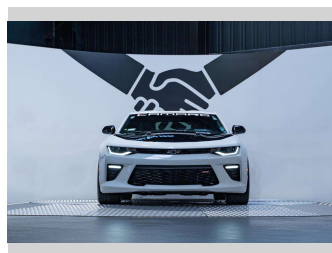

# 2017 Chevrolet Camaro 1LE 6.2L Manual

**Purchase Price** **\$74,990**  
Includes GST, Registration & Licensing

Finance may be available on this vehicle. Ask one of our friendly staff for more information.