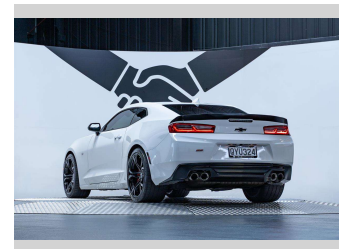

# 2017 Chevrolet Camaro 1LE 6.2L Manual

**Purchase Price** **\$74,990**  
Includes GST, Registration & Licensing

Finance may be available on this vehicle. Ask one of our friendly staff for more information.