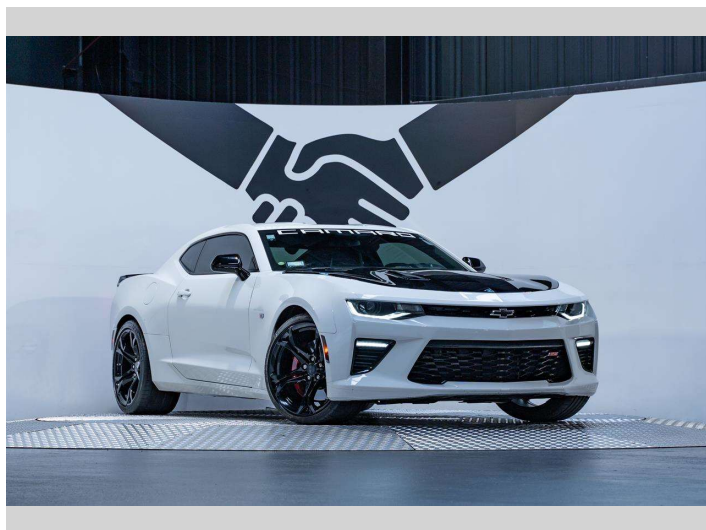

# 2017 Chevrolet Camaro 1LE 6.2L Manual

**Purchase Price** **\$74,990**  
Includes GST, Registration & Licensing

Finance may be available on this vehicle. Ask one of our friendly staff for more information.