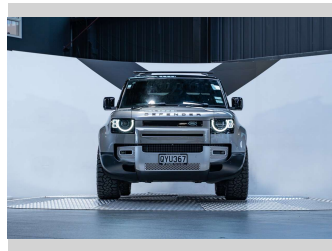

2022 Land Rover Defender 90 D240 SE

Purchase Price

\$89,990

Includes GST, Registration & Licensing

Finance may be available on this vehicle. Ask one of our friendly staff for more information.

Gain peace of mind with Mechanical Breakdown Insurance. **Ask us how.**

Fuel Type

Diesel

Transmission

Automatic, 4WD

Wheels

-

VIN

SALEA6AN5N2104648