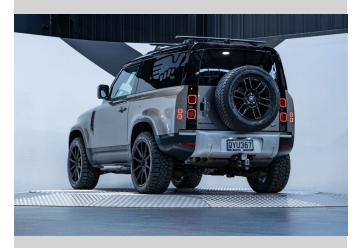

2022 Land Rover Defender 90 D240 SE

Purchase Price

\$89,990

Includes GST, Registration & Licensing

Finance may be available on this vehicle. Ask one of our friendly staff for more information.

Gain peace of mind with Mechanical Breakdown Insurance. **Ask us how.**

Top features

None Listed

Body Style

3 door, SUV / 4x4

Odometer

32,300 km

Engine

1999 cc, Internal Combustion

Fuel Type

Diesel

Transmission

Automatic, 4WD

Wheels

-

VIN

SALEA6AN5N2104648