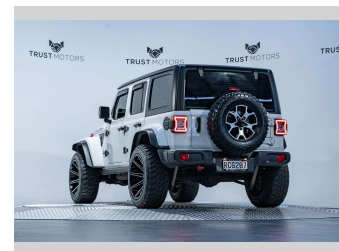

2020 Jeep Wrangler Rubicon 3.6L 4WD

Purchase Price **\$69,990**
Includes GST, Registration & Licensing

Finance may be available on this vehicle. Ask one of our friendly staff for more information.

Gain peace of mind with Mechanical Breakdown Insurance. **Ask us how.**

Top features
None Listed

Body Style
5 door, SUV / 4x4

Odometer
60,500 km

Engine
3604 cc, Internal Combustion

Fuel Type
Petrol

Transmission
Automatic, 4WD

Wheels
-

VIN
1C4HJXMG4LW267790

Interior
Black

Safety
-

Reg No.
RCG207

Ext Colour
Bright White

History
NZ New, 5 owners

Seats
5 seats, Leather

CO2 Emissions
-

Energy Economy
-