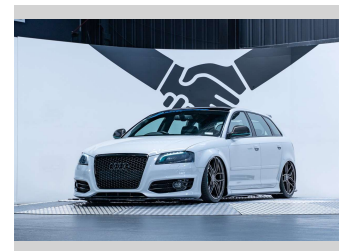

2010 Audi S3 2.0L Turbo Stage Two

Purchase Price

$34,990

Includes GST, Registration & Licensing

Finance may be available on this vehicle. Ask one of our friendly staff for more information.

finance
NOW

Gain peace of mind with Mechanical Breakdown Insurance. **Ask us how.**

ASSURANT®

Top features

None Listed

Body Style

5 door, Hatchback

Odometer

132,700 km

Engine

1980 cc, Internal Combustion

Fuel Type

Petrol

Transmission

Automatic, 4WD

Wheels

-

VIN

WAUZZZ8P6AA133860

Interior

Black

Safety

-

Reg No.

QYC800

Ext Colour

Ibis White

History

Ex-Overseas, 4 owners

Seats

5 seats, Leather

CO2 Emissions

-

Energy Economy

-

Stock ID: 5970

Trust Motors Ltd | Phone 09 887 8668 | Email george@trustmotors.co.nz
10 Norman Spencer Drive, Papatoetoe, Auckland 2104, New Zealand
www.trustmotors.co.nz

4.92 | 1393 reviews