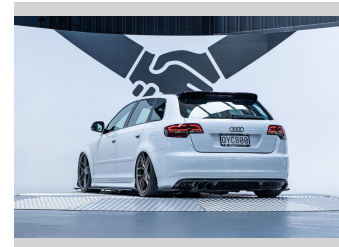

2010 Audi S3 2.0L Turbo Stage Two

Purchase Price

$34,990

Includes GST, Registration & Licensing

Finance may be available on this vehicle. Ask one of our friendly staff for more information.

finance
NOW

Gain peace of mind with Mechanical Breakdown Insurance. **Ask us how.**

ASSURANT®

Top features

None Listed

Body Style

5 door, Hatchback

Odometer

132,700 km

Engine

1980 cc, Internal Combustion

Fuel Type

Petrol

Transmission

Automatic, 4WD

Wheels

-

VIN

WAUZZZ8P6AA133860

Interior

Black

Safety

-

Reg No.

QYC800

Ext Colour

Ibis White

History

Ex-Overseas, 4 owners

Seats

5 seats, Leather

CO2 Emissions

-

Energy Economy

-

Stock ID: 5970

Trust Motors Ltd | Phone 09 887 8668 | Email george@trustmotors.co.nz
10 Norman Spencer Drive, Papatoetoe, Auckland 2104, New Zealand
www.trustmotors.co.nz

4.92 | 1393 reviews