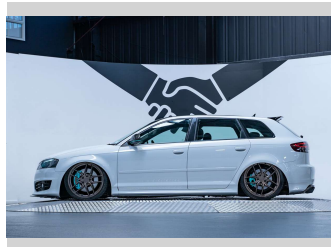

2010 Audi S3 2.0L Turbo Stage Two

Purchase Price

$34,990

Includes GST, Registration & Licensing

Finance may be available on this vehicle. Ask one of our friendly staff for more information.

finance
NOW

Gain peace of mind with Mechanical Breakdown Insurance. **Ask us how.**

ASSURANT®

Top features

None Listed

Body Style

5 door, Hatchback

Odometer

132,700 km

Engine

1980 cc, Internal Combustion

Fuel Type

Petrol

Transmission

Automatic, 4WD

Wheels

-

VIN

WAUZZZ8P6AA133860

Interior

Black

Safety

-

Reg No.

QYC800

Ext Colour

Ibis White

History

Ex-Overseas, 4 owners

Seats

5 seats, Leather

CO2 Emissions

-

Energy Economy

-

Stock ID: 5970

Trust Motors Ltd | Phone 09 887 8668 | Email george@trustmotors.co.nz
10 Norman Spencer Drive, Papatoetoe, Auckland 2104, New Zealand
www.trustmotors.co.nz

4.92 | 1393 reviews