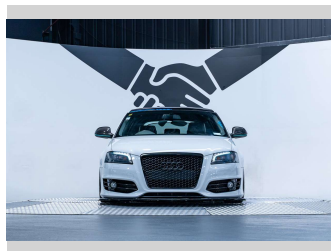

2010 Audi S3 2.0L Turbo Stage Two

Purchase Price

$34,990

Includes GST, Registration & Licensing

Finance may be available on this vehicle. Ask one of our friendly staff for more information.

finance
NOW

Gain peace of mind with Mechanical Breakdown Insurance. **Ask us how.**

ASSURANT®

Top features

None Listed

Body Style

5 door, Hatchback

Odometer

132,700 km

Engine

1980 cc, Internal Combustion

Fuel Type

Petrol

Transmission

Automatic, 4WD

Wheels

-

VIN

WAUZZZ8P6AA133860

Interior

Black

Safety

-

Reg No.

QYC800

Ext Colour

Ibis White

History

Ex-Overseas, 4 owners

Seats

5 seats, Leather

CO2 Emissions

-

Energy Economy

-

Stock ID: 5970

Trust Motors Ltd | Phone 09 887 8668 | Email george@trustmotors.co.nz
10 Norman Spencer Drive, Papatoetoe, Auckland 2104, New Zealand
www.trustmotors.co.nz

4.92 | 1393 reviews