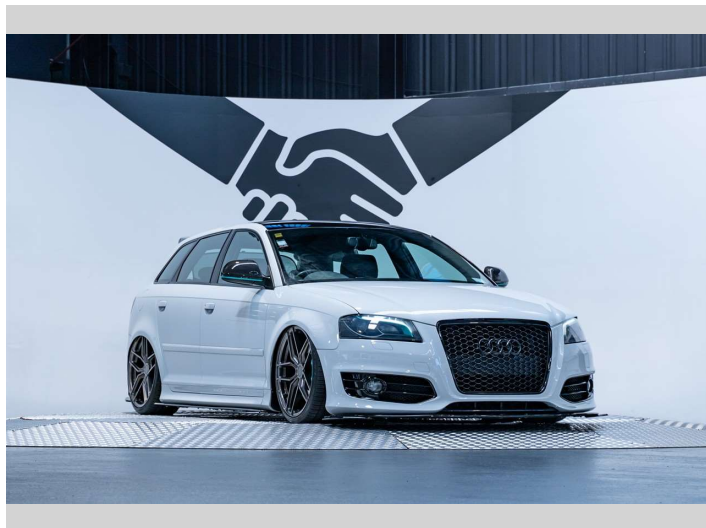

2010 Audi S3 2.0L Turbo Stage Two

Purchase Price

$34,990

Includes GST, Registration & Licensing

Finance may be available on this vehicle. Ask one of our friendly staff for more information.

finance
NOW

Gain peace of mind with Mechanical Breakdown Insurance. **Ask us how.**

ASSURANT®

Top features

None Listed

Body Style

5 door, Hatchback

Odometer

132,700 km

Engine

1980 cc, Internal Combustion

Fuel Type

Petrol

Transmission

Automatic, 4WD

Wheels

-

VIN

WAUZZZ8P6AA133860

Interior

Black

Safety

-

Reg No.

QYC800

Ext Colour

Ibis White

History

Ex-Overseas, 4 owners

Seats

5 seats, Leather

CO2 Emissions

-

Energy Economy

-

Stock ID: 5970

Trust Motors Ltd | Phone 09 887 8668 | Email george@trustmotors.co.nz
10 Norman Spencer Drive, Papatoetoe, Auckland 2104, New Zealand
www.trustmotors.co.nz

4.92 | 1393 reviews