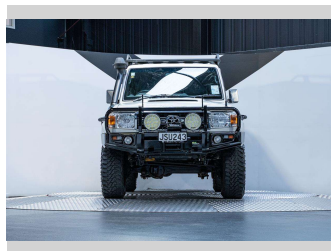

2011 Toyota Landcruiser LX 4.5L 4WD

Purchase Price **\$69,990**
Includes GST, Registration & Licensing

Finance may be available on this vehicle. Ask one of our friendly staff for more information.

Gain peace of mind with Mechanical Breakdown Insurance. **Ask us how.**