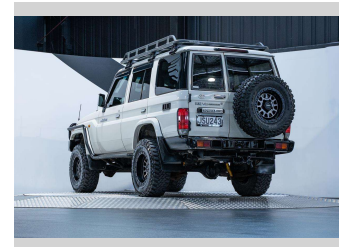

2011 Toyota Landcruiser LX 4.5L 4WD

Purchase Price **\$69,990**
Includes GST, Registration & Licensing

Finance may be available on this vehicle. Ask one of our friendly staff for more information.

Gain peace of mind with Mechanical Breakdown Insurance. **Ask us how.**

Top features
None Listed

Body Style
5 door, SUV / 4x4

Odometer
170,500 km

Engine
4461 cc, Internal Combustion

Fuel Type
Diesel

Transmission
Manual, 4WD

Wheels
-

VIN
JTEEV73J600007034

Interior
Grey

Safety
-

Reg No.
JSU243

Ext Colour
French Vanilla

History
NZ New, 4 owners

Seats
5 seats, Fabric

CO2 Emissions
-

Energy Economy
-