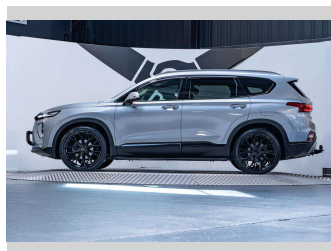

2018 Hyundai Santa Fe TM Elite 2.2D 4WD

Purchase Price **\$41,990**
Includes GST, Registration & Licensing

Finance may be available on this vehicle. Ask one of our friendly staff for more information.

Gain peace of mind with Mechanical Breakdown Insurance. **Ask us how.**

Top features
None Listed

Body Style
5 door, SUV / 4x4

Odometer
59,950 km

Engine
2199 cc, Internal Combustion

Fuel Type
Diesel

Transmission
Automatic, 4WD

Wheels
-

VIN
KMHS381CSKU079352

Interior
Black

Safety

Based on 2018 ANCAP rating for 18-24 models

Reg No.
NYE151

Ext Colour
Hyper Metallic Silver

History
NZ New, 6 owners

Seats
7 seats, Leather

CO2 Emissions
★★★☆☆☆
228 grams/km